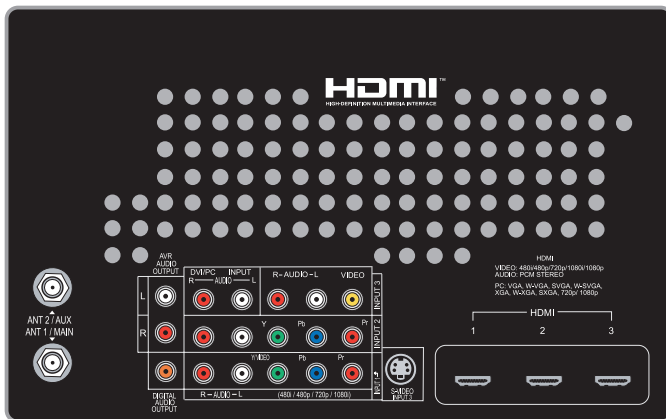

Backpanel

Optical System	
Display Type	1080p DLP®
Pixel Resolution (horizontal x vertical*)	1920 x 1080
Lamp Power	180 Watts
Video Performance	
Mitsubishi Exclusive Processor	6-Color
Video Format Conversion	Plush1080p®
PerfectColor™	Yes
Video Noise Reduction	Color 4D
Picture Format Modes (4:3 sources)	6
Picture Format Modes (16:9 sources)	3
User Controls	
Easy Connect™	Yes
ChannelView™	Yes
A/V Adjustment (memorized by input)	Yes
Color Temperature Control (by input)	High/Low
Video Modes: Brilliant/Bright/Natural/Game	Yes
Full Screen Image Freeze	Yes
Audio	
Internal Loudspeakers	Stereo Full Range
Speaker Size	5 1/2" x 2 1/4"
Output Power (watts/ch.)	10W x 2
Level Sound (Dynamics Limiter)	Yes
Digital Output (PCM) for All Analog Sources	Yes
Tuning	
Combined Tuner Analog/Digital/Cable (In The Clear)	1
Antenna (RF) Inputs	2
Front Inputs	
Front Component/Composite Combined	1
Front USB Photo Input	1
Rear Inputs	
Component Input (480i/480P/720P/1080i) (One Component/Composite Combined)	2
Rear A/V Inputs with S-Video	1
Rear Stereo Audio Input for PC/DVI Source	1
Rear HDMI™ Inputs	3
480i, 480p, 720p, 1080i (60Hz)	Yes
1080p (24Hz, 30Hz, 60Hz)	Yes
HDMI™ Digital PC Compatibility	
640 x 480, 898 x 480, 800 x 600, 1064 x 600, 1024 x 768, 1280 x 720, 1365 x 768, 1280 x 1024 @ 60Hz	Yes
1920 x 1080 @ 24Hz, 30Hz, 60Hz	Yes
Outputs	
Stereo Audio Output	1 (fixed)
Digital Audio Output (Dolby® Digital / PCM)	1 (coaxial)
Remote Control	
Remote Control	Partially Illuminated
5 Device Multibrand Illuminated Remote	Yes
Customization Features	
Direct IR Input Selection	Yes
Direct IR Format Selection	Yes
Independent IR Power ON / OFF	Yes

*TV and some PC displays have standard overscan. Please visit mitsubishi-tv.com for updates and information. Features, specifications and dimensions are subject to change without notice. Physical appearance of television and matching base may vary slightly from images shown on this document. DLP and the DLP logo are registered trademarks of Texas Instruments. PGA TOUR and the swinging golfer logo are registered trademarks. Dolby and Dolby Digital are registered trademarks of Dolby Laboratories. HDMI, the HDMI logo and High-Definition Multimedia Interface are trademarks or registered trademarks of HDMI Licensing, LLC. Simplay HD and the Simplay HD logo are trademarks of Silicon Image, Inc. © 2008 Mitsubishi Digital Electronics America, Inc. www.mitsubishi-tv.com