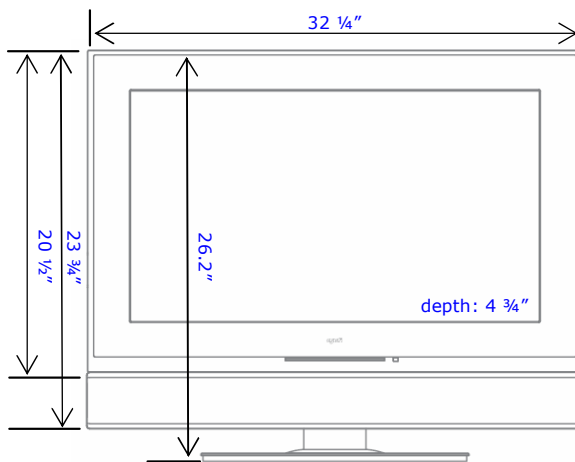

d:3232D

July 2006 . . . DREAM series

frontal view, with speakers attached

Frontal view, straight on

back view

remote control

product dimensions

new model with ATSC!

specification:

type:	CMO liquid crystal display (LCD)
display:	32" measured diagonally
aspect ratio:	16:9 widescreen
video chipset:	ZORAN ZR39660
resolution:	1366x768 (WXGA) (HD 1080i)
pixel pitch:	.173mm X .518mm
brightness:	550 (nit) cd/m ²
contrast:	1000:1
viewing angle:	176 degree
response time:	8 ms
TV tuner:	ATSC/NTSC digital off air
audio:	8 watts, SRS detachable speaker system
terminals:	(2) composite video (1) S-Video (1) VGA D-SUB (1) HDMI (2) component (Y,Pb/Cb,Pr/Cr) (1) audio/video out (1) stereo headphone
other:	supports CCD and V-Chip, sleep timer, full function remote control, PIP (VOG), 3:2, 2:2 pull down, tilt pedestal base.

gross weight:	70.5 lb/32 kg
product weight:	50.7 lb/23 kg
package dim:	37" X 13" X 30.8" 940mm X 330mm X 783mm

container loading:
20' (114pcs), 40' (234pcs), 40'HQ (234pcs)

US headquarters
2279 North Rampart Boulevard
Las Vegas, NV. 89128
(702) 228-7711
visit us at: www.bydsign.com