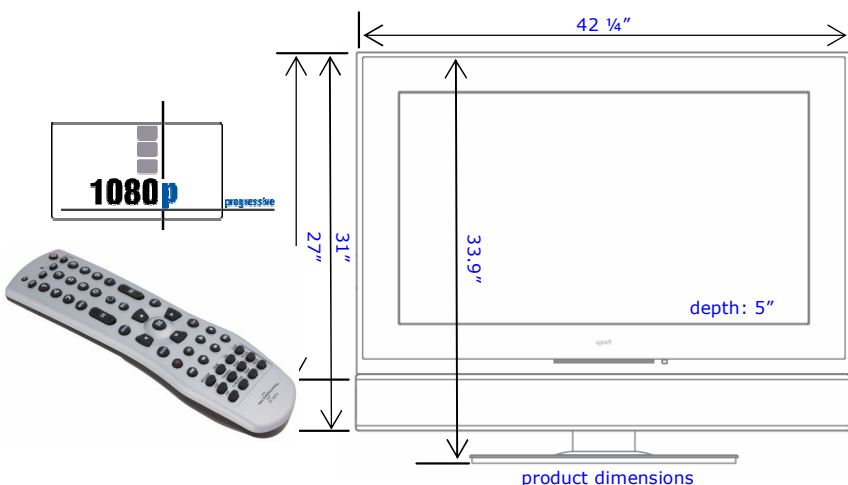

precision engineered – designed in Tokyo, Japan – factory direct for maximum value

byd:sign®
worldwide

In our progressive search for continued technical and design excellence, we continually modify the look and performance of our products. Therefore, specifications and features are subject to change without notice.

copyright – the bydsign company worldwide, all rights reserved

US and Canadian version d:3742DII 37" precision HD LCD digital television