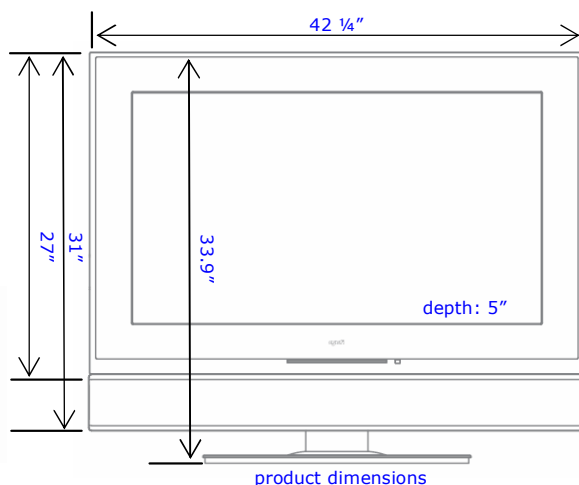

precision engineered – designed in Tokyo, Japan – factory direct for maximum value

byd:sign
worldwide®

In our progressive search for continued technical and design excellence, we continually modify the look and performance of our products. Therefore, specifications and features are subject to change without notice.

copyright – the byd:sign company worldwide, all rights reserved

shipping and packaging:

gross weight:	77.2 lb/35 kg
product weight:	66.1 lb/30 kg
package dim:	47.0" X 16.3" X 32.7" 1196mm X 415mm X 830mm
container loading:	20' (44pcs), 40' (100pcs), 40'HQ (150pcs)

US headquarters
2279 North Rampart Boulevard
Las Vegas, NV. 89128
(702) 228-7711
visit us at: byd:sign.com

US and Canadian version

d:4242M 42" precision HD LCD digital monitor