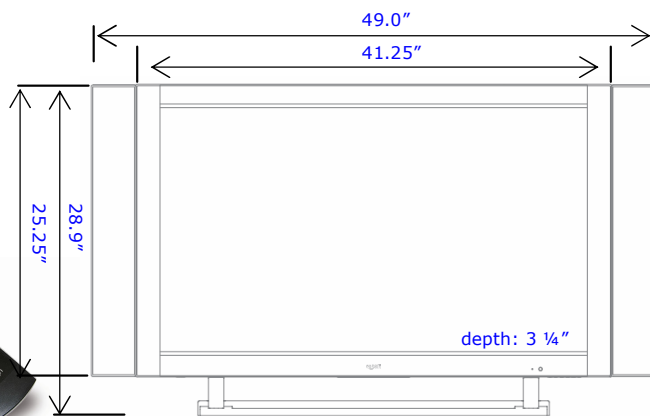

technical:

power supply:	AC 100 – 240v, 50/60hz
power cons.:	maximum 300 watts
standby cons.:	<1 watt
wall mount:	VESA standard
dimensions:	49.7" x 11.3" x 28.9"
regulatory:	FCC-B, UL 1950, Canadian ICES 003-B, EPA, CSA, C22.2 no.950

shipping and packaging:

net weight:	86 lb / 39 kg
gross weight:	112.4 lb / 51 kg
package dim: (L x W x H)	53.3" x 15.3" x 33.5" 1354 x 388mm x 851mm
container loading:	20' (50pcs), 40' (102pcs), 40'HQ (153pcs)

UPC: 872152000883
UPC: 872152000890

front view, showing optional pedestal base and speakers

rear view

side view

remote control

product dimensions

precision engineered – designed in Tokyo, Japan – factory direct for maximum value