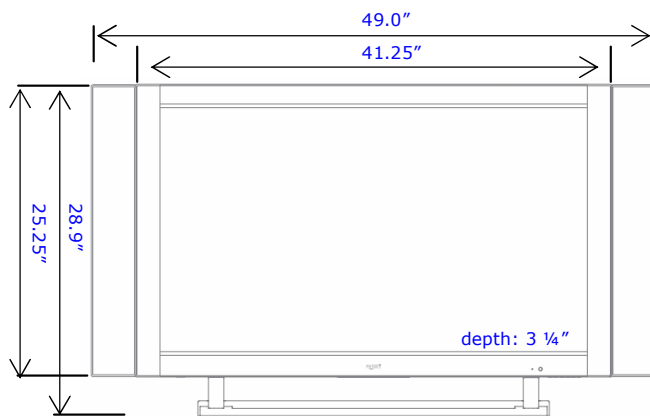

specification:

type:	high definition HD plasma
display:	LG V7 42" measured diagonally
HD format:	1080p, 1080i, 720p
video IC:	PIXELWORKS PW118
aspect ratio:	16:9 widescreen
resolution:	1024 x 768 (WXGA)
pixel pitch:	0.920 mm X 0.5184 mm
brightness:	1000 (nit) cd/m ²
contrast:	5000:1
viewing angle:	160 degree
response time:	<1 ms
audio:	10x2 watts, SRS, <u>optional stereo speaker system</u>
terminals:	(1) HDMI (2) composite video (1) S-Video (1) VGA D-SUB (2) component (Y,Pb/Cb,Pr/Cr) (3) audio/video out (1) stereo headphone

shipping and packaging:

net weight:	86 lb / 39 kg
gross weight:	112.4 lb / 51 kg
package dim: (L x W x H)	53.3" x 15.3" x 33.5" 1354 x 388mm x 851mm

container loading:
20' (50pcs), 40' (102pcs), 40'HQ (153pcs)

Stereo speaker system: d:4207SSP UPC: 872152000883
Pedestal base: d:4207PB UPC: 872152000890

front view, monitor only showing optional pedestal base

remote control

product dimensions

precision engineered – designed in Tokyo, Japan – factory direct for maximum value