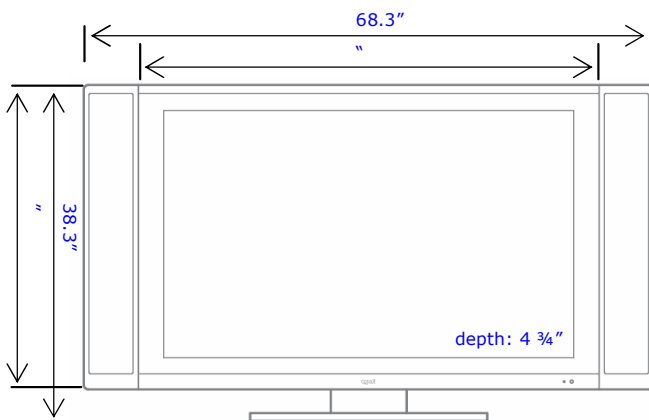

net weight:	220.5 lb/100 kg
gross weight:	546.8 lb/248 kg
package dim: (L x W x H)	77.2" X 19.7" X 59.1" 1960mm X 500mm X 1502mm

container loading:
20' (12pcs), 40' (24pcs)

US headquarters: 2279 North Rampart Boulevard
Las Vegas, NV, 89128 (702) 228-7711
visit us at: www.bydsign.com

US and Canadian version d:6332M 63" precision HD PDP digital monitor

Frontal view, with stand and
Speakers removed

View with no stand or speakers

remote control

product dimensions

precision engineered – designed in Tokyo, Japan – factory direct for maximum value