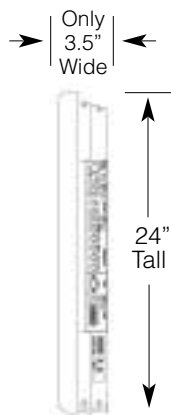

### Key Features

- 42 Inch display
- 1024 x 768 resolution
- Outstanding image processing
- Built-in stereo amplifier
- Quiet operation
- Digital zoom, up to 300%
- 16:9 aspect ratio
- 160° viewing angle
- Portrait capability

### **Key features:**

- 42 Inch display
- 1024 x 768 resolution
- Outstanding image processing
- Built-in stereo amplifier
- Quiet operation
- Digital zoom, up to 300%
- 16:9 aspect ratio
- 160° viewing angle
- Low power consumption
- Portrait capability
- Programmable timer