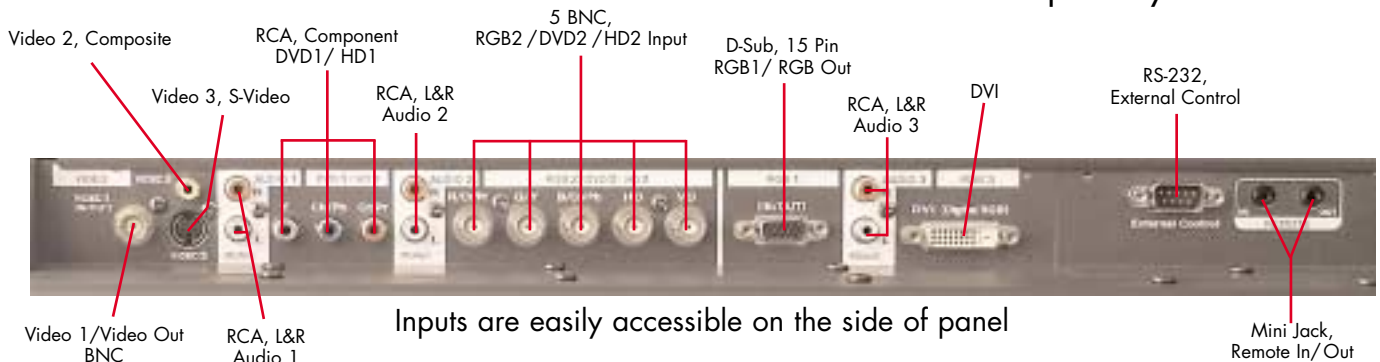

P42A2
DUKANE