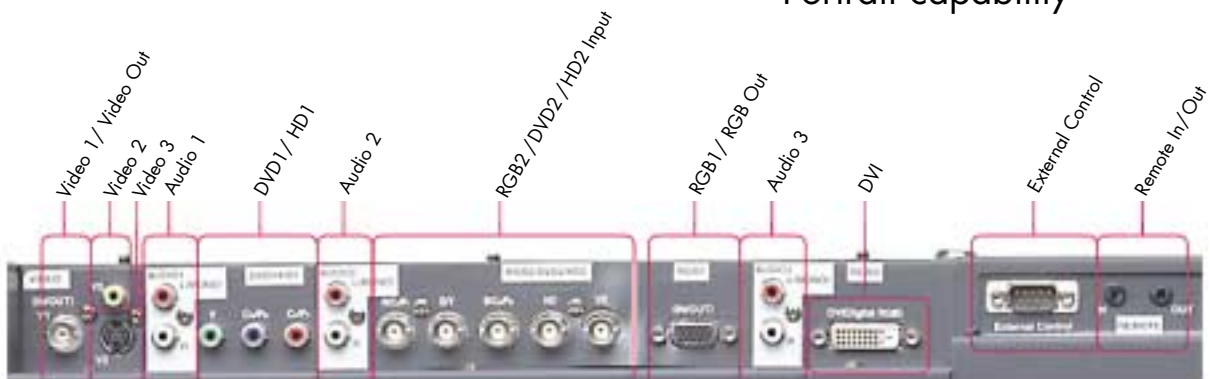

Inputs are easily accessible on the side of panel

P42A
DUKANE

Plasma Display Panel P42A

Dukane P42A plasma display panel draws your audience right into your message and commands their attention. Super bright images, pure reds and saturated colors combined with built-in stereo amplifier makes sure your message is always loud and clear no matter what your environment or angle. In areas with direct lighting an anti-glare filter keeps images vibrant and contrast high for a perfect image every time.

Advanced scan conversion and 3/2 pull down processing, delivers smooth, lifelike video. A patented color filter ensures realistic color.

Connect to multiple sources from video to HD to RGB. Signal loop-through capability allows a source to easily be looped from one monitor to the next enabling you to connect 4 displays without the use of an external DA*.

A sleek new design with cable management system, programmable timer and portrait capability make the P42A the perfect choice for any environment.

Key features:

- 42 Inch display
- 853 x 480 resolution
- Outstanding image processing
- Built-in stereo amplifier
- Quiet operation
- 16:9 aspect ratio
- 160° viewing angle
- Low power consumption
- Portrait capability
- Cable management
- Programmable timer