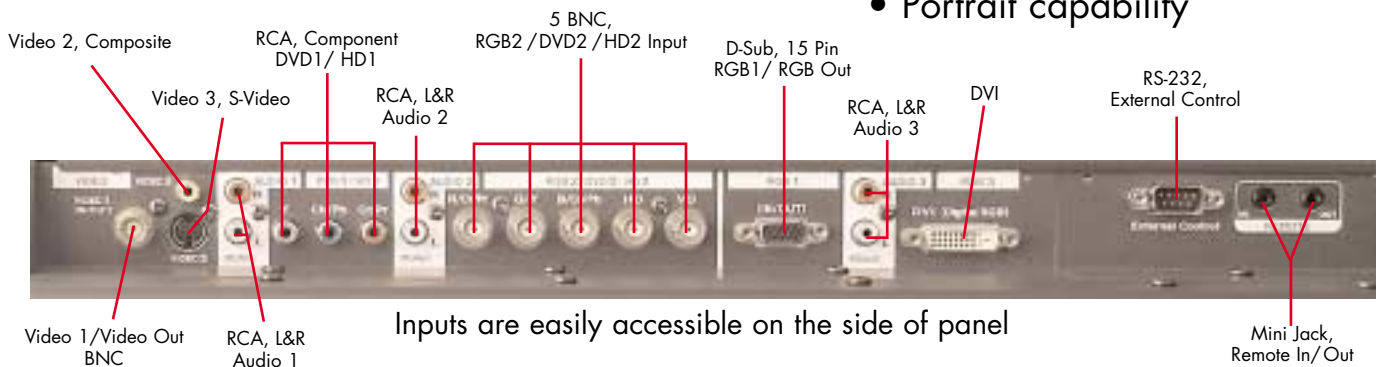

P50A
DUKANE