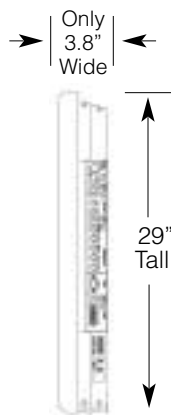

## Plasma Display Panel Model P50A

### Key Features

- 50 Inch display
- 1365 x 768 resolution
- Enhanced Picture-In-Picture
- Outstanding image processing
- Built-in stereo amplifier
- Quiet operation
- 700:1 Contrast ratio
- 16:9 aspect ratio
- 160° viewing angle
- Portrait capability

## Key features:

- 50 Inch display
- 1365 x 768 resolution
- Enhanced Picture-In-Picture
- Outstanding image processing
- Built-in stereo amplifier
- Quiet operation
- 700:1 Contrast ratio
- 16:9 aspect ratio
- 160° viewing angle
- Low power consumption
- Portrait capability
- Cable management
- Programmable timer