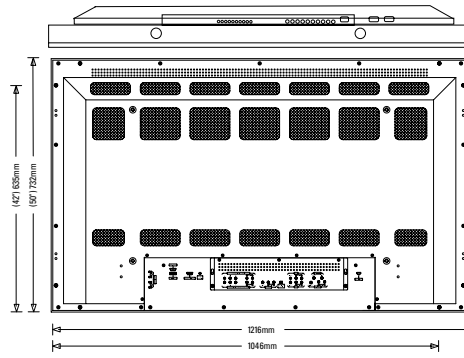

bottom & rear view

PDP

aspect ratio	16:9		
screen size (HxV)	(42") 920.2 x 518.4mm	(50") 1106.5 x 622.1mm	(63") 2189.9 x 1245.3mm
resolution	(42") 1024 x 768 (V3)	(50") 1366 x 768 (V2)	(63") 1366 x 768 (V2)
cell pitch (HxV)	(42") 0.81 x 0.81mm (V2)	(50") 0.81 x 0.81mm (V2)	
displayable colors	16,770,000 colors		
peak bright	1000 cd/m²(V3)	(50") 1000cd/m² (V3)	(63") 700cd/m² (V2)
contrast ratio	3000:1 (V3)	(50") 3000:1 (V3)	(63") 1000:1 (V2)
selectable color temperature	low (6500K) std. / mid (8000), high (9300K) user adjustable		
view angle	over 160 deg		
color (R, G, B)	16,700K (256 x 256 x 256)		
cell type	RGB stripe		

SIGNAL

PC/DTV signal	up to 1280 x 1024 60hz / 480i, 480P, 720P, 1080i
video system	PAL/SECAM / NTSC
picture in / picture outside picture	yes, yes (and split)
guide	digital electronic program guide (ATSC)
closed caption / teletext	variable font C1-C4 / variable font T1-T4

AUDIO/VIDEO INPUT/OUTPUT

DVI input	21 pin D / HDCP x 1
RGB input	D-sub 15-pin x 1
composite video signal	RCA type x 2
HD/DTV component	RCA type (YPbPr) x 1
DVD/component	RCA type (YPbPr) x 1
S-video input	mini-din 4-pin x 1
audio output	speaker L/R cinch conn x 2, line out (fixed level) phone jack x 2, TOS-LINK (5.1 Dolby Digital™) x 1
audio system	global stereo system (NICAM / A2, MTS with SAP) & Dolby Digital™ decoder (ATSC)

MISC.

control port	RS-232 (D-Sub 9-pin) x1 [factory service only]
IR control	discrete IR library available
A/C input power	110-240V, 50HZ-60HZ

ACCESS.

accessories included	IR Remote, VGA & YPbPr cables, owners manual
accessories optional	stereo side mount speakers, brushed aluminum table stand, flat wall mount, tilting wall mount, and more...

width, height, depth (mm) / weight	(42") 1046 x635 x87.3mm / 78.6 lbs. (50") 1216 x732 x87.3mm / 112 lbs. (63") 1503 x 893 x 93 / 162 lbs.