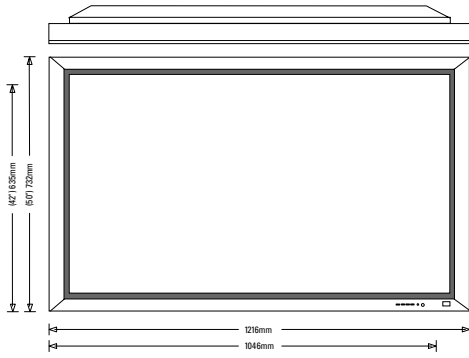

PERSPECTIVES

top & front view