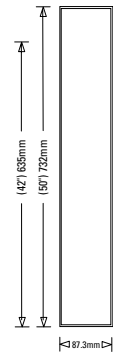

#### www.epoqtv.com

info@epoqtv.com  
sales@epoqtv.com

epoq

PERSPECTIVES

top & front view

bottom & rear view

side view

speaker view

PDP

aspect ratio	16:9		
screen size (HxV)	(42") 920.2 x 518.4mm	(50") 1106.5 x 622.1mm	(63") 2189.9 x 1245.3mm
resolution	(42") 1024 x 768 (V3)	(50") 1366 x 768 (V2)	(63") 1366 x 768 (V2)
cell pitch (HxV)	(42") 0.81 x 0.81mm (V2)	(50") 0.81 x 0.81mm (V2)	
displayable colors	16,770,000 colors		
peak bright	1000 cd/m <sup>2</sup> (V3)	(50") 1000cd/m <sup>2</sup> (V3)	(63") 700cd/m <sup>2</sup> (V2)
contrast ratio	3000:1 (V3)	(50") 3000:1 (V3)	(63") 1000:1 (V2)
selectable color temperature	low (6500K) std. / mid (8000), high (9300K) user adjustable		
view angle	over 160 deg		
color (R, G, B)	16,700K (256 x 256 x 256)		
cell type	RGB stripe		

width, height, depth (mm) / weight	(42") 1046 x635 x87.3mm / 78.6 lbs. (50") 1216 x732 x87.3mm / 112 lbs. (63") 1503 x 893 x 93 / 162 lbs.
------------------------------------	---