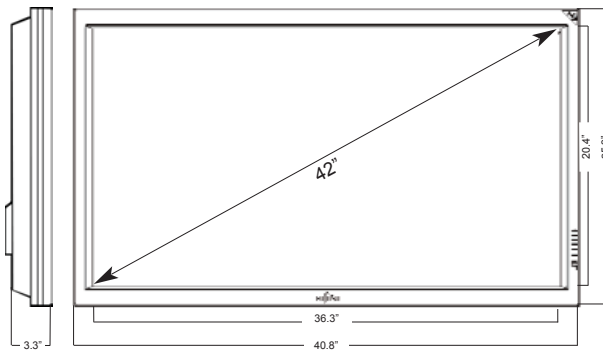

## Specifications P42VHA30WS

Display Type	AC-type plasma display panel
Screen Size	36.3" W x 20.4" H (42" diagonal)
Dimensions	40.8" W x 25.3" H x 3.3" D*
Weight	66.14 lbs
Pixel Count	852 x 480 rectangular
Contrast Ratio	3000:1
Aspect Ratio	16:9
Displayable Colors	1.07 billion colors
Video Standards Supported	NTSC, PAL, SECAM, M-PAL, N-PAL, 4.43NTSC, PAL-60
Video Inputs	Video x 1, s-terminal x 1, component x 2
Audio Inputs	RCA terminal (L/R) x 3 sets, 0.5 Vrms
Computer Inputs	RGB 15-pin x 1
Digital Interface	DVI-D (HDCP) x 1
Viewing Angle	160 degrees
Horizontal kHz	15.62 - 80.00
Vertical Hz	50.0 - 120.0
Power Source	110 - 240 V, AC 50/60 Hz
External Control	RS-232C
Operating Temperature	32°F to 104°F
Relative Humidity	20 to 80 percent (not condensing)
EMC Regulations	FCC part-15 Class B, ICES-003 Class B, AS/NZS3548 Class B, EN55022 Class B
Safety Regulations	UL 6500, U-CL, EN60065, IEC50065