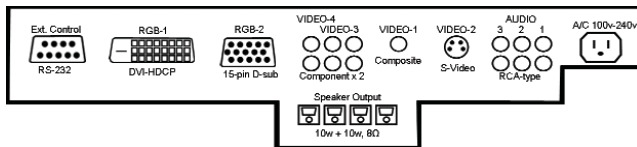

Input / Output Array

Optional Accessories

- Desktop Stand, P-TT4200-S (adds 2.3" to panel height indicated above)
- Wall Mount Bracket, P-50XP1-B (adds 2.25" to panel depth)
- Ceiling Mount Bracket, P-CT4200-B
- Matching Speakers (pair), P-SP4200-S (each speaker 4" W x 25.3" H x 3.3" D)

Warranty

Warranty includes parts & labor and one year on plasma display element.

Fujitsu General America, Inc. • 353 Route 46 West • Fairfield, NJ 07004
Tel: (888) 888-3424 • Fax: (973) 575-2194
www.plasmavision.com