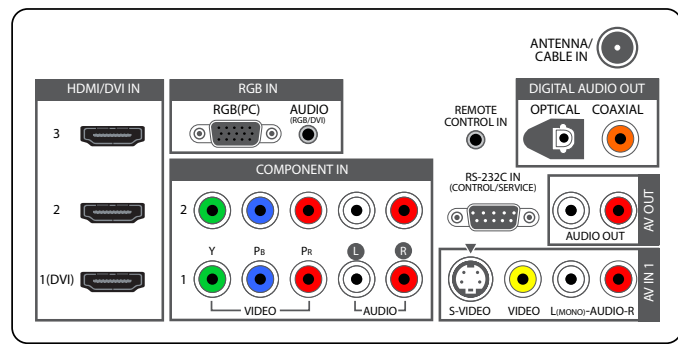

AUDIO (CONTINUED)	
EZ SOUND (SOUND STATUS MODE)	5 MODES
MUTE	•

1080P SOURCE INPUT	
HDMI™	60P/30P/24P
COMPONENT	60P/30P/24P
RGB	60P

SPECIAL FEATURES	
INTELLIGENT EYE (ROOM LIGHT ADJUSTMENT)	•
AUTO INPUT DETECT	•
CUSTOM INPUT LABELS	•
PC MODE CONFIGURATION	• (MANUAL)
BACK (PREVIOUS CHANNEL)	•
PARENTAL CONTROL w/V-CHIP	•
CLOSED CAPTION	•
LG SIMPLINK™	•
TRILINGUAL MENUS	ENGLISH, SPANISH, FRENCH
EZ MENUS (HIGH PERFORMANCE INTERFACE)	•
AUTO CHANNEL PROGRAMMING	•
CHANNEL ADD/DELETE	•
FAVORITE CHANNEL	•
MANUAL CLOCK	•
ON/OFF TIMER	•
SLEEP TIMER	•
AUTO OFF (WHEN NO VIDEO IS PRESENT)	•

REAR AUDIO/VIDEO INPUTS/OUTPUTS	
RF IN (ANTENNA/CABLE)	1
L/R AUDIO/COMPOSITE VIDEO IN	1
L/R AUDIO OUT	1
S-VIDEO IN	1
HD COMPONENT VIDEO IN (Y,Pb,Pr) + L/R AUDIO	2

REAR AUDIO/VIDEO INPUTS/OUTPUTS (CONTINUED)	
DIGITAL AUDIO OUT	2 (1 COAXIAL/1 OPTICAL)
HDMI/HDCP INPUT	3
RGB IN (D-SUB 15PIN) - PC	1
PC AUDIO INPUT	1
RS-232C IN (CONTROL/SERVICE)	1
REMOTE CONTROL IN (IR)	1

SIDE AUDIO/VIDEO INPUTS/OUTPUTS	
L/R AUDIO/COMPOSITE VIDEO IN	1
S-VIDEO	1
USB IN (MUSIC, PHOTOS ONLY)	1 (JPEG, MP3)

CABINET/ACCESSORIES	
CABINET STYLE	TABLE TOP
CABINET COLOR	GLOSS BLACK
SWIVEL (ANGLE)	• (20°)
REMOTE CONTROL TYPE	UNIVERSAL
VESA® COMPATIBLE (W x H)	600MM x 400MM

REMOTE

REAR AUDIO/VIDEO INPUTS/OUTPUTS

SIDE