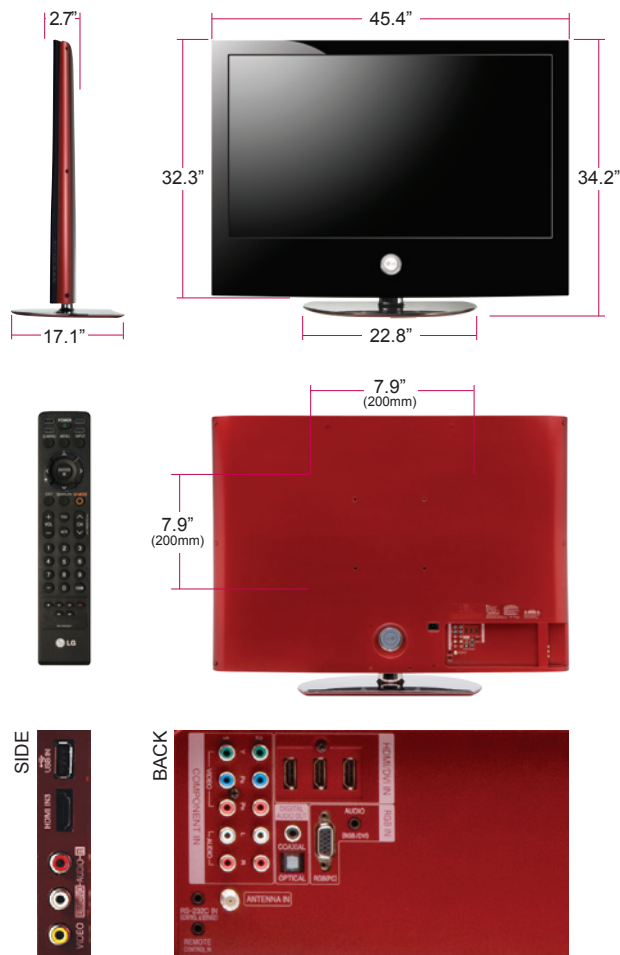

SIDE AUDIO/VIDEO INPUTS/OUTPUTS

L/R Audio/Composite Video In	1
HDMI/HDCP In	1
USB 2.0 (Music and Photos only)	1 (JPEG/MP3)

REAR AUDIO/VIDEO INPUTS/OUTPUTS

RF In (Antenna/Cable)	1

REAR AUDIO/VIDEO INPUTS/OUTPUTS (CONTINUED)

L/R Audio Out	1
HD Component Video In (Y,Pb,Pr) + L/R Audio	2
Digital Audio Out	2 (1 Coaxial/1 Optical)
HDMI/HDCP Input	3 (V.1.3 with Deep Color)
RGB In (D-Sub 15pin) - PC	1
PC Audio Input	1
RS-232c In (Control/Service)	1
Remote Control In (IR)	1

CABINET/ACCESSORIES

Cabinet Style	Table Top
Cabinet Color	Glossy Piano-black
Remote Control Type	Universal
Stand Swivel (degrees)	20° / 20°
VESA® Compatible (W x H)	200mm x 200mm

POWER

Consumption (Typical)	n/a
Stand-by Consumption	>1W
Energy Star Compliant	•

SPECIFICATIONS

Dimensions w/out stand (W x H x D)	45.4" x 32.3" x 2.7"
Weight w/out stand	60.0 lbs
Dimensions w/stand (W x H x D)	45.4" x 34.2" x 17.1"
Weight w/stand	99.2 lbs
Dimensions w/packaging (W x H x D)	n/a
Weight in package	n/a
UPC	719192173101
Limited Warranty	1 Year Parts/Labor

DIMENSIONS/REMOTE/INPUTS/OUTPUTS

LG Electronics U.S.A., Inc. • 1000 Sylvan Avenue Englewood Cliffs, NJ 07632
Customer Service and Technical Support: (800) 243-0000 • LGusa.com

© 2008 LG Electronics U.S.A., Inc., Englewood Cliffs, NJ. All rights reserved. "LG Life's Good" is a registered trademark of LG Corp.
All other trademarks are the property of their respective owners. Design, features and specifications subject to change without notice. 03/10/08