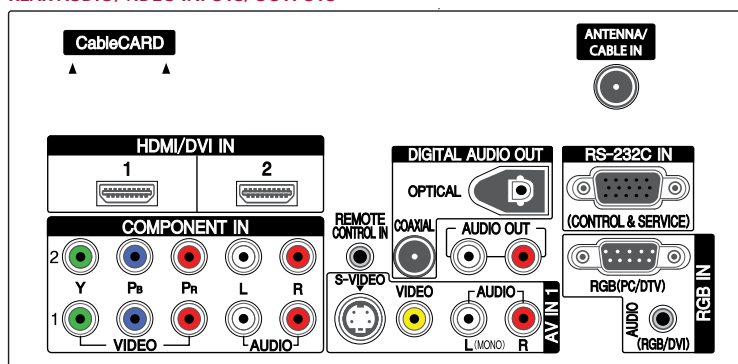

REMOTE

REAR AUDIO/VIDEO INPUTS/OUTPUTS

SIDE