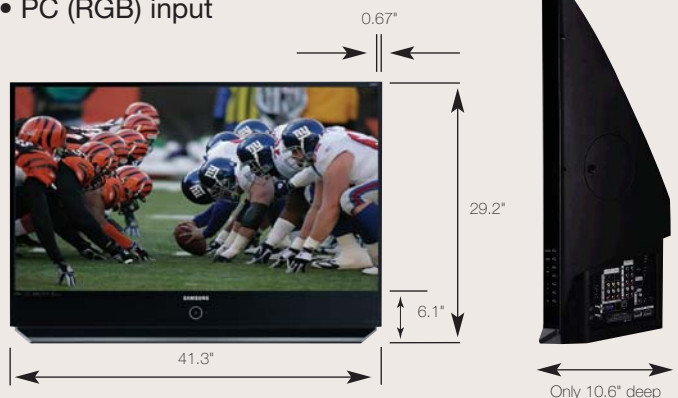

TV/Video

- Compact, lightweight design— "fits where others won't™"
- Built-in analog/digital tuner (ATSC)
- Samsung Cinema Smooth™ 720p light engine
 - Single panel digital micro-mirror device (DMD) design for a crystal clear picture without any possibility of convergence errors
 - Up to 2,500:1 contrast ratio with outstanding colors and deep black levels
 - Smooth, film-like image
- Samsung's latest-generation DNie™ video enhancer
- Samsung's Cinema Smooth™ film-mode 3:2 pull down
- Anti glare screen
- Game mode

Audio

- Audio wattage – 10W x 2 output
- SRS® TruSurround XT™ sound

Connections

- 2 HDMI inputs (High Definition Multimedia Interface) accepts 720p format
- 2-component video inputs (Y/Pb/Pr)
- 2 (2 side) A/V composite inputs and 2 S-video inputs
- USB 1.1
- PC (RGB) input