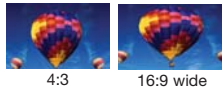

Cinema Smooth™ Film Mode 3:2 Pull Down

Powered by Samsung's Cinema Smooth technology, 3:2 Pull Down corrects for the artificial frames created when films are converted to DVDs. The result is a clearer image without the subtle motion artifacts caused by 24-to-30 frames per second video conversion.

Picture Format Size Adjustment

Enjoy all your 4:3 aspect-ratio programming in smooth, wide-screen without black bars. Four pre-set aspect ratio modes—Normal, Wide, Zoom 1 and Zoom 2—stretch your image to fill the screen naturally.

Color Temperature Adjustments

Cool1, Cool2, Normal, Warm1, Warm2 selectable with on-screen display.

3D Comb Filter

dramatically reduces edge image artifacts while improving transition detail.

Previous Channel

returns to the previously viewed channel at the push of a button.

Game Mode

enhances dark areas, sharpens the picture, speeds up the image processing response and enhances the sounds of your games. Picture and sound quality optimized for the special needs of gaming systems at the touch of a button.

V-Chip¹

enables parental control for channel and program blocking of TV programs that incorporate the rating code signal.

Clock with On/Off Timer

Closed Caption displays dialog that can be read along with encoded broadcast TV programs and pre-recorded videos.

Non Volatile Memory

preserves audio, video and menu settings during power outages.

Auto Volume Leveler

keeps audio volume consistent during channel changing to minimize static sound bursts.

Discrete IR Codes

This set is equipped with discrete IR codes for use with an optional macro/programmable remote (see owners manual for details).