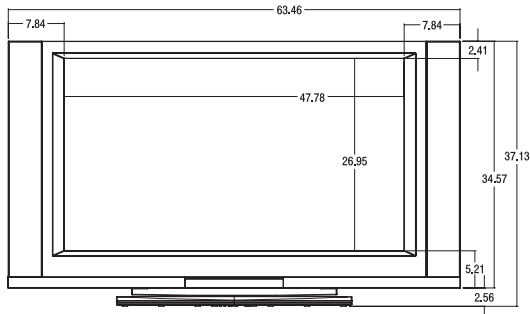

with HDCP, D-Sub 15-Pin, and AV Multiple inputs for DVD players, VCRs, computers, and video game systems

Advanced Picture In Picture (PIP/POP/PBP)

RS-232C Controllable

Discrete IR Codes

DIMENSIONS

Front View

Side View

Back View

PANEL

Screen Size	55"
Aspect Ratio	16:9
Native Resolution	1920 x 1080 (WUXGA)
Pixels (H x V x 3)	6,220,800
Brightness	500 cd/m ²
Contrast Ratio	550:1
Viewing Angle (H x V)	178° x 178°
Color Depth	16.7 Million
Lamp Life	60,000 Hours (typ.)
Response Time	8 ms (G to G)
Surface Treatment	Hard Coating (3H) Anti-Glare
MTBF	50,000 Hr.

CABINET

Color	Black
Monitor Dimensions (W x H x D)	54.15" x 34.57" x 5.89"
Weight	122.41 Lbs.
Monitor w/Optional Stand Dimensions (W x H x D)	54.15" x 37.13" x 12.60"
Weight	151.01 Lbs.
Monitor w/Optional Speakers Dimensions (W x H x D)	63.46" x 34.57" x 5.89"
Monitor w/Optional Speakers & Stand Dimensions (W x H x D)	63.46" x 37.13" x 12.60"
Monitor Carton Dimensions (W x H x D)	68.50" x 43.90" x 16.93"
Shipping Weight	18739 Lbs.
VESA	800 x 400
Swivel Stand	+/- 30°