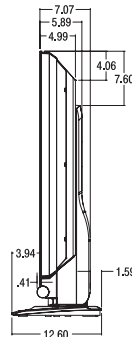

M5500C-BA

55" LCD WIDESCREEN 16:9 HDTV MONITOR

55" LCD HDTV MONITOR
MONITOR WITH OPTIONAL STAND

OPTIONAL SPEAKERS

55" HDTV Monitor

Truly Flat LCD screen delivers razor sharp images

1920 x 1080 (WUXGA) Resolution

with HDCP, D-Sub 15-Pin, and AV Multiple inputs for DVD players, VCRs, computers, and video game systems

Advanced Picture In Picture (PIP/POP/PBP)

RS-232C Controllable

Discrete IR Codes

DIMENSIONS

Front View

Side View

Back View

PANEL

Screen Size	55"
Aspect Ratio	16:9
Native Resolution	1920 x 1080 (WUXGA)
Pixels (H x V x 3)	6,220,800
Brightness	500 cd/m ²
Contrast Ratio	550:1
Viewing Angle (H x V)	178° x 178°
Color Depth	16.7 Million
Lamp Life	60,000 Hours (typ.)
Response Time	8 ms (G to G)
Surface Treatment	Hard Coating (3H) Anti-Glare
MTBF	50,000 Hr.

CABINET

Color	Black
Monitor Dimensions (W x H x D)	54.15" x 34.57" x 5.89"
Weight	122.41 Lbs.
Monitor w/Optional Stand Dimensions (W x H x D)	54.15" x 37.13" x 12.60"
Weight	151.01 Lbs.
Monitor w/Optional Speakers Dimensions (W x H x D)	63.46" x 34.57" x 5.89"
Monitor w/Optional Speakers & Stand Dimensions (W x H x D)	63.46" x 37.13" x 12.60"
Monitor Carton Dimensions (W x H x D)	68.50" x 43.90" x 16.93"
Shipping Weight	18739 Lbs.
VESA	800 x 400
Swivel Stand	+/- 30°