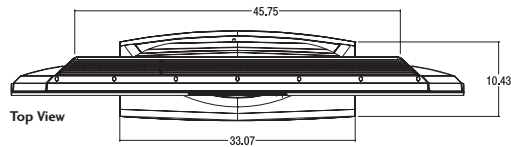

with HDCP, D-Sub 15-Pin, and AV Multiple inputs for DVD players, VCRs, computers, and video game systems

Advanced Picture In Picture (PIP/POP/PBP)

RS-232C Controllable

Discrete IR Codes

DIMENSIONS

Front View

Side View

Back View

PANEL

Screen Size	55"
Aspect Ratio	16:9
Native Resolution	1920 x 1080 (WUXGA)
Pixels (H x V x 3)	6,220,800
Brightness	500 cd/m ²
Contrast Ratio	550:1
Viewing Angle (H x V)	178° x 178°
Color Depth	16.7 Million
Lamp Life	60,000 Hours (typ.)
Response Time	8 ms (G to G)
Surface Treatment	Hard Coating (3H) Anti-Glare
MTBF	50,000 Hr.