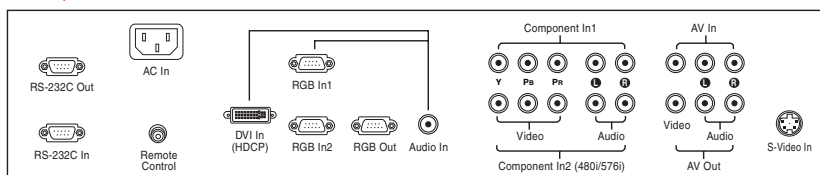

STANDARD (CERTIFICATION)

Safety	UL/CSA/CE/CB scheme/TUV-CS/SEMKO
EMC	FCC/VCCL/C-tick/GOST

REAR JACK PANEL

www.LGcommercial.com

LG Electronics U.S.A., Inc. 2000 Millbrook Drive, Lincolnshire, IL 60069 Customer Service: 1-888-865-3026
 Dimensions and weights are approximate. Design and specifications subject to change without notice. HDTV monitors require optional set-top box to receive high-definition broadcast. The "LG Life's Good" is a registered trademark of LG Electronics U.S.A., Inc.
 ©2005 LG Electronics U.S.A., Inc. Printed in the USA. LGM5500CBA1005