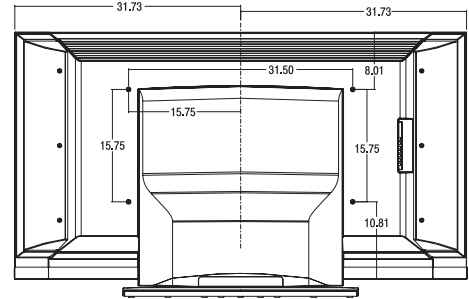

with HDCP, D-Sub 15-Pin, and AV Multiple inputs for DVD players, VCRs, computers, and video game systems

Advanced Picture In Picture (PIP/POP/PBP)

RS-232C Controllable

Discrete IR Codes

DIMENSIONS

Front View

Side View

Back View

PANEL

Screen Size	55"
Aspect Ratio	16:9
Native Resolution	1920 x 1080 (WUXGA)
Pixels (H x V x 3)	6,220,800
Brightness	500 cd/m ²
Contrast Ratio	550:1
Viewing Angle (H x V)	178° x 178°
Color Depth	16.7 Million
Lamp Life	60,000 Hours (typ.)
Response Time	8 ms (G to G)
Surface Treatment	Hard Coating (3H) Anti-Glare
MTBF	50,000 Hr.

CABINET

Color	Black
Monitor Dimensions (W x H x D)	54.15" x 34.57" x 5.89"
Weight	122.41 Lbs.
Monitor w/Optional Stand Dimensions (W x H x D)	54.15" x 37.13" x 12.60"
Weight	151.01 Lbs.
Monitor w/Optional Speakers Dimensions (W x H x D)	63.46" x 34.57" x 5.89"
Monitor w/Optional Speakers & Stand Dimensions (W x H x D)	63.46" x 37.13" x 12.60"
Monitor Carton Dimensions (W x H x D)	68.50" x 43.90" x 16.93"
Shipping Weight	18739 Lbs.
VESA	800 x 400
Swivel Stand	+/- 30°