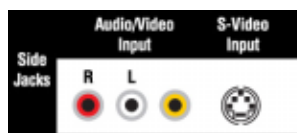

AUDIO	
Audio Output Power	30W (2 x 15W)
Surround System	SRS Tru Surround™
MTS	Yes (Mono/Stereo/SAP)
Bass/Treble/Balance	Yes
3D Sound	Yes
Closed Caption	Yes
EZ SoundRite (Volume Leveler)	Yes
EZ Sound/Sound Selection Mode	Yes

CABINET/ACCESSORIES	
Cabinet Style	Table Top
Cabinet Color	Glossy Black and Silver
Remote Control	Yes (Illuminated Universal)
Wall Mounting Bracket (Optional)	

SPECIAL FEATURES	
Flexible PIP/POP/Split Screen	Yes
Custom Channel Labels	Yes (User Selectable)
Favorite Channel Selection/Surf	Yes
Discrete IR Codes	Yes
Trilingual Menus	Yes (English/Spanish/French)
Advanced Zoom	Yes
On/Off Timer	Yes
Sleep Timer	Yes
Auto Off	Yes
Flashback (Previous Channel)	Yes
EZ Menus (High Performance Interface)	Yes
EZ Scan (Auto Programming)	Yes
EZ Demo	Yes
XD Engine™ Demo	Yes

INPUTS/OUTPUTS	
Antenna In (RF)	2
A/V In	2
A/V Out	1
S-Video In	2
Hi-Res Component Video In	2 (1080i/720p/480p/480i)
RGB In (15 pin)	1 (DTV/PC)
Audio In	1 (Mini Plug)
DVI with HDCP	1 (DTV/PC)
Calibration Port (RS-232C)	Yes (For Software Upgrade Only)
Digital Audio (Optical) In	2
Digital Audio (Optical) Out	1
Audio In	2 (L/R)
Remote Control In	1

DIMENSIONS	
Width x Height x Depth	42.6" x 26.2" x 9.7"
Weight	70.5 lbs.
UPC	71919216705 6

LG Electronics U.S.A., Inc.
1000 Sylvan Avenue
Englewood Cliffs, NJ 07632
www.lgusa.com

*Design and specifications subject to change without notice.
SRS Tru Surround is a registered trademark of SRS Labs, Inc.*