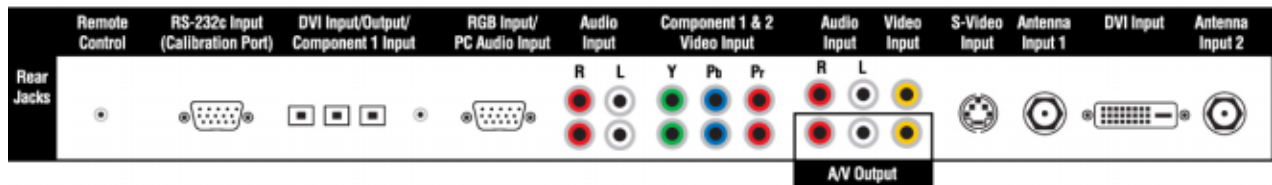

AUDIO	
Audio Output Power	30W (2 x 15W)
Surround System	SRS Tru Surround™
MTS	Yes (Mono/Stereo/SAP)
Bass/Treble/Balance	Yes
3D Sound	Yes
Closed Caption	Yes
EZ SoundRite (Volume Leveler)	Yes
EZ Sound/Sound Selection Mode	Yes

CABINET/ACCESSORIES	
Cabinet Style	Table Top
Cabinet Color	Glossy Black and Silver
Remote Control	Yes (Illuminated Universal)
Wall Mounting Bracket (Optional)	

SPECIAL FEATURES	
Flexible PIP/POP/Split Screen	Yes
Custom Channel Labels	Yes (User Selectable)
Favorite Channel Selection/Surf	Yes
Discrete IR Codes	Yes
Trilingual Menus	Yes (English/Spanish/French)
Advanced Zoom	Yes
On/Off Timer	Yes
Sleep Timer	Yes
Auto Off	Yes
Flashback (Previous Channel)	Yes
EZ Menus (High Performance Interface)	Yes
EZ Scan (Auto Programming)	Yes
EZ Demo	Yes
XD Engine™ Demo	Yes

INPUTS/OUTPUTS	
Antenna In (RF)	2
A/V In	2
A/V Out	1
S-Video In	2
Hi-Res Component Video In	2 (1080i/720p/480p/480i)
RGB In (15 pin)	1 (DTV/PC)
Audio In	1 (Mini Plug)
DVI with HDCP	1 (DTV/PC)
Calibration Port (RS-232C)	Yes (For Software Upgrade Only)
Digital Audio (Optical) In	2
Digital Audio (Optical) Out	1
Audio In	2 (L/R)
Remote Control In	1

DIMENSIONS	
Width x Height x Depth	42.6" x 26.2" x 9.7"
Weight	70.5 lbs.
UPC	71919216705 6

LG Electronics U.S.A., Inc.
1000 Sylvan Avenue
Englewood Cliffs, NJ 07632
www.lgusa.com

*Design and specifications subject to change without notice.
SRS Tru Surround is a registered trademark of SRS Labs, Inc.*