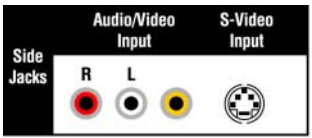

AUDIO	
Audio Output Power	30W (2 x 15W)
Surround System	SRS Tru Surround®
MTS	Yes (Mono/Stereo/SAP)
Bass/Treble/Balance	Yes
3D Sound	Yes
Closed Caption	Yes
EZ SoundRite (Volume Leveler)	Yes
EZ Sound/Sound Selection Mode	Yes

CABINET/ACCESSORIES	
Cabinet Style	Table Top
Cabinet Color	Glossy Black and Silver
Remote Control	Yes (Illuminated Universal)
Wall Mounting Bracket (Optional)	RW-300

SPECIAL FEATURES	
Flexible PIP/POP/Split Screen	Yes
Custom Channel Labels	Yes (User Selectable)
Favorite Channel Selection/Surf	Yes
Discrete IR Codes	Yes
Trilingual Menus	Yes (English/Spanish/French)
Advanced Zoom	Yes
On/Off Timer	Yes
Sleep Timer	Yes
Auto Off	Yes
Flashback (Previous Channel)	Yes
EZ Menus (High Performance Interface)	Yes
EZ Scan (Auto Programming)	Yes
EZ Demo	Yes
XD Engine™ Demo	Yes

INPUTS/OUTPUTS	
Antenna In (RF)	2
A/V In	2
A/V Out	1
S-Video In	2
Hi-Res Component Video In	2 (1080i/720p/480p/480i)
RGB In (15 pin)	1 (DTV/PC)
Audio In	1 (Mini Plug)
DVI with HDCP	1 (DTV/PC)
Calibration Port (RS-232C)	Yes (For Software Upgrade Only)
Digital Audio (Optical) In	2
Digital Audio (Optical) Out	1
Audio In	2 (L/R)
Remote Control In	1

DIMENSIONS	
Width x Height x Depth	47.6" x 29.8" x 9.5"
Weight	94.8 lbs.
UPC	71919216706 3

LG Electronics U.S.A., Inc.
1000 Sylvan Avenue
Englewood Cliffs, NJ 07632
www.lgusa.com