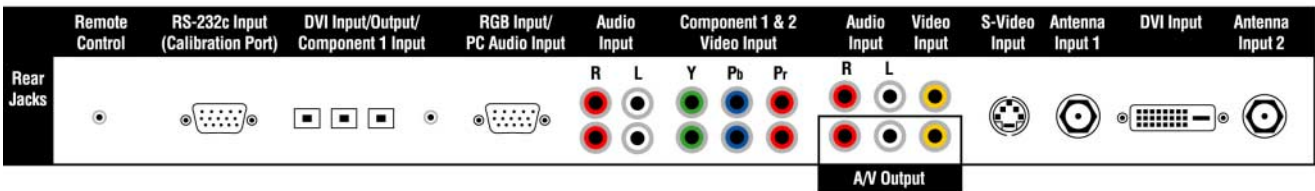

AUDIO	
Audio Output Power	30W (2 x 15W)
Surround System	SRS Tru Surround®
MTS	Yes (Mono/Stereo/SAP)
Bass/Treble/Balance	Yes
3D Sound	Yes
Closed Caption	Yes
EZ SoundRite (Volume Leveler)	Yes
EZ Sound/Sound Selection Mode	Yes

CABINET/ACCESSORIES	
Cabinet Style	Table Top
Cabinet Color	Glossy Black and Silver
Remote Control	Yes (Illuminated Universal)
Wall Mounting Bracket (Optional)	RW-300

SPECIAL FEATURES	
Flexible PIP/POP/Split Screen	Yes
Custom Channel Labels	Yes (User Selectable)
Favorite Channel Selection/Surf	Yes
Discrete IR Codes	Yes
Trilingual Menus	Yes (English/Spanish/French)
Advanced Zoom	Yes
On/Off Timer	Yes
Sleep Timer	Yes
Auto Off	Yes
Flashback (Previous Channel)	Yes
EZ Menus (High Performance Interface)	Yes
EZ Scan (Auto Programming)	Yes
EZ Demo	Yes
XD Engine™ Demo	Yes

INPUTS/OUTPUTS	
Antenna In (RF)	2
A/V In	2
A/V Out	1
S-Video In	2
Hi-Res Component Video In	2 (1080i/720p/480p/480i)
RGB In (15 pin)	1 (DTV/PC)
Audio In	1 (Mini Plug)
DVI with HDCP	1 (DTV/PC)
Calibration Port (RS-232C)	Yes (For Software Upgrade Only)
Digital Audio (Optical) In	2
Digital Audio (Optical) Out	1
Audio In	2 (L/R)
Remote Control In	1

DIMENSIONS	
Width x Height x Depth	47.6" x 29.8" x 9.5"
Weight	94.8 lbs.
UPC	71919216706 3

LG Electronics U.S.A., Inc.
1000 Sylvan Avenue
Englewood Cliffs, NJ 07632
www.lgusa.com