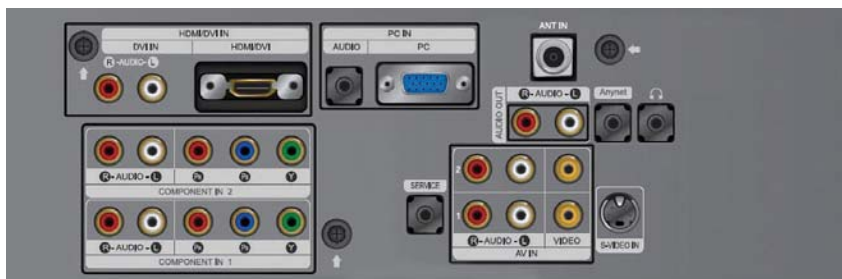

Antenna: CATV/VHF/UHF 75-ohm, F-type

Audio Power: 10 watts RMS/channel, 20 watts total

Power Requirements: 120V AC, 60Hz

Power Consumption: Approximately 184 watts (Power-on), <1 watt (Standby)

Output Power: 10W x 2
SRS TruSurround XT™

WALL MOUNT

VESA (200mm x 200mm)

NET DIMENSIONS AND WEIGHT (WXHXD)

Monitor with Speakers:

31.4" x 23.3" x 3.9"

Monitor with Speakers and Stand:

31.4" x 25.6" x 9.8"

Weight: 39 lbs.

SHIPPING INFORMATION (WXHXD)

Dimensions: 36.0" x 30.3" x 10.2"

Weight: 41 lbs.

ORDER INFORMATION

UPC: 036725232204

Order Code: LNR3228WX/XAA

¹Feature dependent upon broadcasting of information by local off-air TV and cable channels. Design and specifications are subject to change without notice. Non-metric weights and measurements are approximate.

Energy Star® is a registered trademark of the U. S. Environmental Protection Agency. Anynet™ and DNIe™ are trademarks of Samsung Electronics Co., Ltd. HDMI, the HDMI logo and High Definition Multimedia Interface are trademarks or registered trademarks of HDMI Licensing LLC. SRS TruSurround XT is a registered trademark of SRS Labs, Inc.

©2005 Samsung Electronics America, Inc. All rights reserved. Samsung is a registered trademark of Samsung Electronics Co., Ltd. All product and brand names are trademarks or registered trademarks of their respective companies.
305-SS Printed in USA

Jack Pack

Samsung Electronics America, Inc.
105 Challenger Road
Ridgefield Park, NJ 07660-0511
Tel (201) 229-4000 • 1-800-SAMSUNG
www.samsung.com