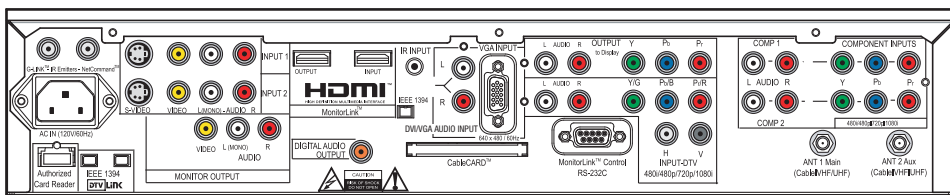

PIPIPOP Features

- Multi-Image 1 PIP, 3 and 9 POP
- Split Screen
- Channel Preview/Input Strobe (analog channels only)

TUNING

- Digital/Analog Combined Tuner Air/Cable - ATSC/NTSC/CableCARD™
- 2nd Analog Tuner for PIP/POP image only

INPUTS ANTENNA (RF) INPUTS

- 2 Analog/Digital Combined
- CableCARD™ Slot

AV INPUTS (ANALOG)

- A/V Inputs with S-Video with Stereo Audio 2
- Component Video Inputs with Stereo Audio 2 (480i/480p/720p/1080i)
- Input-DTV (YPbPr/RGBHV) with Stereo Audio 1 (480i/480p/720p/1080i)

AV OUTPUTS (ANALOG)

- Monitor A/V Output (for recording)

INPUTS/OUTPUTS (DIGITAL)

- FireWire® (IEEE 1394) front/rear 1/2
- Memory Card Slots for JPEG and MP3 Playback 4 (5-formats)
- HDMI™ Input 1
- Digital Audio Bitstream Output 1 (coaxial)
- Memory Card Slots for JPEG and MP3 Playback 4 (5-formats)

NETCOMMAND® REMOTE CONTROL

- Fully Illuminated

Features, specifications and dimensions are preliminary and are subject to change.

BACK PANELS:

CableCARD is a trademark of Cable Television Laboratories, Inc.