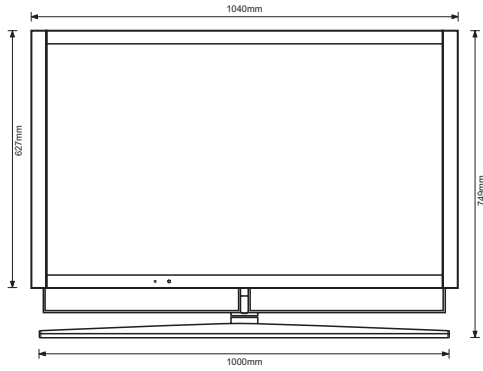

PERSPECTIVES

front view