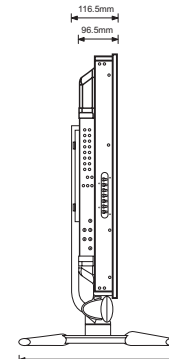

PERSPECTIVES

side view

PDP

aspect ratio	16:9
screen size (HxV)	920.2 x 518.4mm
resolution	852 x 480
cell pitch (HxV)	0.81 x 0.81mm
displayable colors	16,770,000 colors
peak bright	830cd/m² (V5)
contrast ratio	2000:1
selectable color temperature	low (6500K) std. / mid (8000), high (9300K) and user adjustable
view angle	over 160 deg
color (R, G, B)	16,700K (256 x 256 x 256)
cell type	RGB stripe

SIGNAL

PC/DTV signal	up to 1600 x 1200 60hz / 75hz
video system	PAL/SECAM / NTSC
video signal	480i/P, 720P, 1080i
picture in pic / picture outside pic	yes, yes (and split)
closed caption, teletext	C1-C4 / T1-T4

AUDIO/VIDEO INPUT/OUTPUT

DVI input	21 pin D / 1.0 x 1
RGB input / RGB output	D-sub 15-pin x 1 / D-sub 15-pin x 1
composite video signal	RCA type x 2
HD/DTV component	RCA type (YPbPr) x 1
component/DVD	RCA type (YPbPr) x 1
S-video input	mini-Din 4-pin x 1
speaker output	RCA type (L/R) x 2 + RCA type sub out x 1
audio out	RCA Type (L/R)

ACCESS.

included accessories	IR Remote, VGA & YPbPr cables, owners manual
optional accessories	PBMS-4220A stereo bottom mount speakers, PSTS-4220A –Swivel table stand, PFUM-4220A flat wall mount, PTWM-4220A tilting wall mount, and more....

DIM.

width, height, depth (mm)	640 x 629 x 9615mm
weight	79.9 lbs.