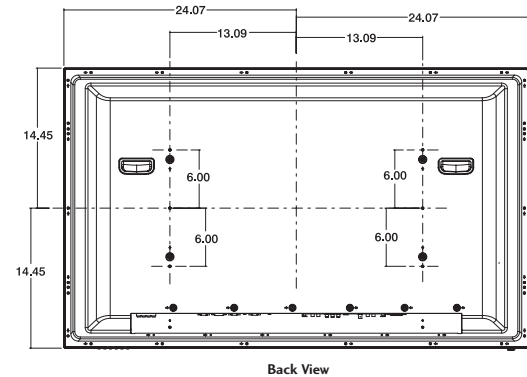

Split Zoom Matrix

2 Year Warranty

MU-50PZ90C 50" Plasma HDTV Monitor Display

DIMENSIONS

DIMENSIONS

Cabinet (W x H x D)	48.15" x 28.90" x 4.13"
Weight	97 Lbs.

CABINET DESCRIPTION

Finish	Silver
Cabinet Style	Slim Frame
Power Consumption	560W
Power Source	120v 60Hz

VIDEO ENHANCEMENTS

Screen Size	50" Wide Format
Flat	Yes
Resolution Display	1366 x 768p
Pixel Pitch	.270 (H) x .810 (V)
Aspect Ratio	16:9, 4:3 Zoom
Brightness	1000 cd/m ²
Contrast Ratio	1000:1
Viewing Angle	160°
Format Conversion	Intelligent Image Scanning
Aspect Ratio Correction	Yes
Scan Converter	O-Plus (Rembrandt)
Contrast	Yes
Brightness/Sharpness	Yes
Tint	Yes
Video De-Interlacing/Line Doubling	Faroudja DCDi