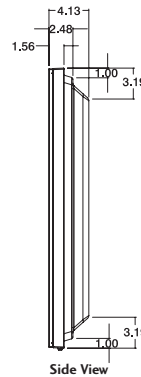

Split Zoom Matrix

2 Year Warranty

MU-50PZ90C 50" Plasma HDTV Monitor Display

DIMENSIONS

DIMENSIONS

Cabinet (W x H x D)	48.15" x 28.90" x 4.13"
Weight	97 Lbs.

CABINET DESCRIPTION

Finish	Silver
Cabinet Style	Slim Frame
Power Consumption	560W
Power Source	120v 60Hz

VIDEO ENHANCEMENTS

Screen Size	50" Wide Format
Flat	Yes
Resolution Display	1366 x 768p
Pixel Pitch	.270 (H) x .810 (V)
Aspect Ratio	16:9, 4:3 Zoom
Brightness	1000 cd/m ²
Contrast Ratio	1000:1
Viewing Angle	160°
Format Conversion	Intelligent Image Scanning
Aspect Ratio Correction	Yes
Scan Converter	O-Plus (Rembrandt)
Contrast	Yes
Brightness/Sharpness	Yes
Tint	Yes
Video De-Interlacing/Line Doubling	Faroudja DCDi

OUTPUT RESOLUTIONS

NTSC, VGA, SVGA, XGA, SXGA	1366 x 768p
HDTV	1366 x 768p

JACK PACK

Hi-Res Component Video	1
Audio Left/Right In	3
Composite In	1
RGB In (15-Pin Type-D Connector)/Out	1/1
S-Video In	1
RS-232C (9-Pin Connector)	1
DVI with HDCP	1
IR Jack	1
Audio L/R Out	1