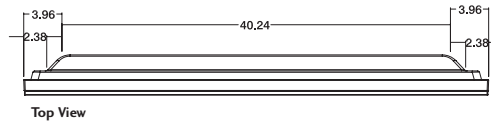

Split Zoom Matrix

2 Year Warranty

MU-50PZ90C 50" Plasma HDTV Monitor Display

DIMENSIONS

DIMENSIONS

Cabinet (W x H x D)	48.15" x 28.90" x 4.13"
Weight	97 Lbs.

CABINET DESCRIPTION

Finish	Silver
Cabinet Style	Slim Frame
Power Consumption	560W
Power Source	120v 60Hz

VIDEO ENHANCEMENTS

Screen Size	50" Wide Format
Flat	Yes
Resolution Display	1366 x 768p
Pixel Pitch	.270 (H) x .810 (V)
Aspect Ratio	16:9, 4:3 Zoom
Brightness	1000 cd/m ²
Contrast Ratio	1000:1
Viewing Angle	160°
Format Conversion	Intelligent Image Scanning
Aspect Ratio Correction	Yes
Scan Converter	O-Plus (Rembrandt)
Contrast	Yes
Brightness/Sharpness	Yes
Tint	Yes
Video De-Interlacing/Line Doubling	Faroudja DCDi