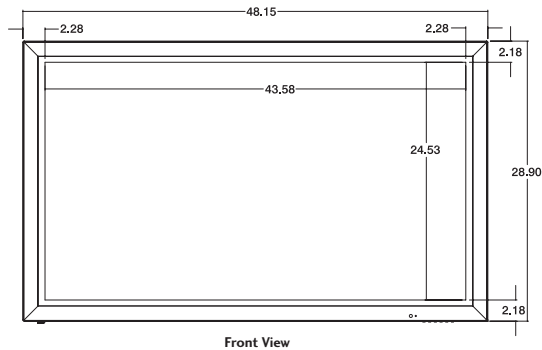

Split Zoom Matrix

2 Year Warranty

MU-50PZ90C 50" Plasma HDTV Monitor Display

DIMENSIONS

DIMENSIONS

Cabinet (W x H x D)	48.15" x 28.90" x 4.13"
Weight	97 Lbs.

CABINET DESCRIPTION

Finish	Silver
Cabinet Style	Slim Frame
Power Consumption	560W
Power Source	120v 60Hz

VIDEO ENHANCEMENTS

Screen Size	50" Wide Format
Flat	Yes
Resolution Display	1366 x 768p
Pixel Pitch	.270 (H) x .810 (V)
Aspect Ratio	16:9, 4:3 Zoom
Brightness	1000 cd/m ²
Contrast Ratio	1000:1
Viewing Angle	160°
Format Conversion	Intelligent Image Scanning
Aspect Ratio Correction	Yes
Scan Converter	O-Plus (Rembrandt)
Contrast	Yes
Brightness/Sharpness	Yes
Tint	Yes
Video De-Interlacing/Line Doubling	Faroudja DCDi