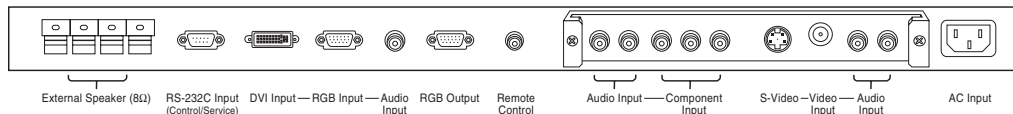

REAR JACK PANEL

www.LGcommercial.com

LG Electronics U.S.A., Inc. 2000 Millbrook Drive, Lincolnshire, IL 60069 Customer Service: 1-888-865-3026
Dimensions and weights are approximate. Design and specifications subject to change without notice. The "LG Life's Good" is a registered trademark of LG Electronics U.S.A., Inc. ©2004 LG Electronics U.S.A., Inc. Printed in the USA. LG5090C0504