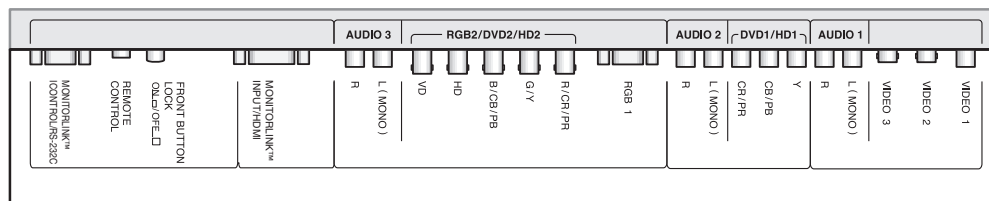

SIDE PANELS:

Features, specifications and dimensions are preliminary and are subject to change.

HDMI, the HDMI logo and High-Definition Multimedia Interface are trademarks or registered trademarks of HDMI Licensing LLC.