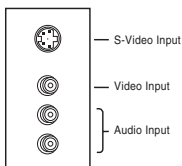

SIDE JACK PANEL