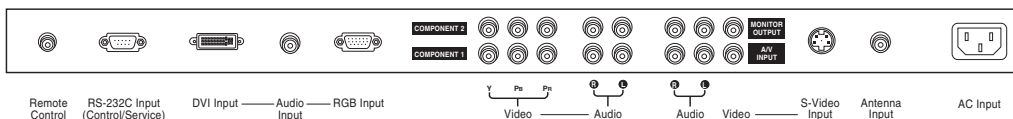

SIDE JACK PANEL

REAR JACK PANEL

www.LGcommercial.com

LG Electronics U.S.A., Inc. 2000 Millbrook Drive, Lincolnshire, IL 60069 Customer Service: 1-888-865-3026
Dimensions and weights are approximate. Design and specifications subject to change without notice. The "LG Life's Good" is a registered trademark of LG Electronics U.S.A., Inc. ©2004 LG Electronics U.S.A., Inc. Printed in the USA. LG4210C0804