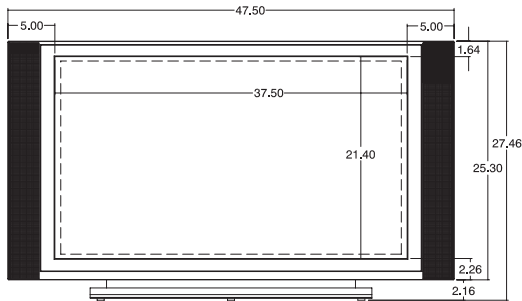

## DIMENSIONS

Front View

Side View

Back View

## DIMENSIONS

Cabinet with Stand (W x H x D)	47.5" x 27.5" x 11.6"
Weight	66 Lbs.