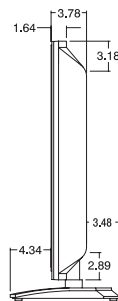

## DIMENSIONS

Front View

Side View

Back View

## DIMENSIONS

Cabinet with Stand (W x H x D)	47.5" x 27.5" x 11.6"
Weight	66 Lbs.