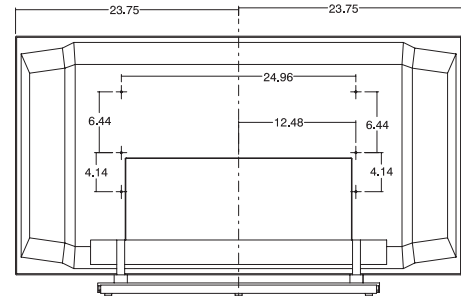

## DIMENSIONS

Front View

Side View

Back View

## DIMENSIONS

Cabinet with Stand (W x H x D)	47.5" x 27.5" x 11.6"
Weight	66 Lbs.