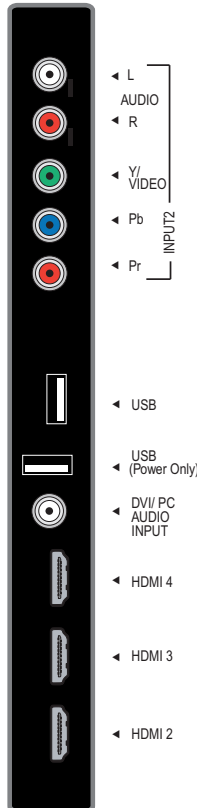

154 SERIES | IMMERSIVE SOUND LED TV

Models: LT-55154

MODEL	LT-55154
Screen Size	55"
Aspect Ratio	16:9 (widescreen)
Height (Physical)	33.3"
Width (Physical)	50.9"
Depth (Physical) w/o Foot	2.9"
Height On Base	34.6"
Weight (Physical)	63.6 lbs
Wall Mount Pattern	VESA 400 x 200 mm
Wall Mount Screw Size	M6 x 15mm
PACKAGING	
Height (Carton)	38.7"
Width (Carton)	56.3"
Depth (Carton)	15.9"
Weight (Carton)	74.8 lbs
UPC Code	082400030061
POWER CONSUMPTION	
Operating	140 watts
Standby	.96 watts
Energy Star	4.0