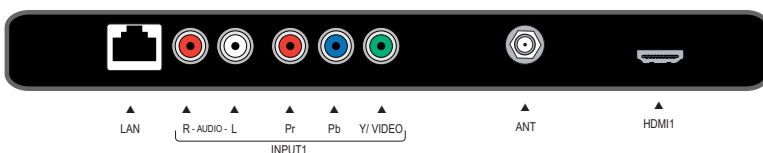

SIDE PANEL

BOTTOM PANEL