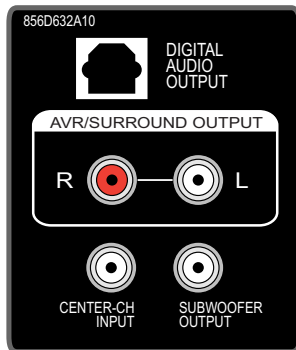

154 SERIES | IMMERSIVE SOUND LED TV

Models: LT-55154

MODEL	LT-55154
Screen Size	55"
Aspect Ratio	16:9 (widescreen)
Height (Physical)	33.3"
Width (Physical)	50.9"
Depth (Physical) w/o Foot	2.9"
Height On Base	34.6"
Weight (Physical)	63.6 lbs
Wall Mount Pattern	VESA 400 x 200 mm
Wall Mount Screw Size	M6 x 15mm
PACKAGING	
Height (Carton)	38.7"
Width (Carton)	56.3"
Depth (Carton)	15.9"
Weight (Carton)	74.8 lbs
UPC Code	082400030061
POWER CONSUMPTION	
Operating	140 watts
Standby	.96 watts
Energy Star	4.0