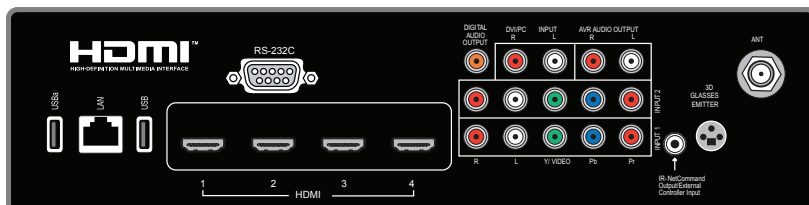

A91 SERIES | LASERVUE® TV

Models: L75-A91

MODEL	L75-A91
Screen Size (diagonally measured)	75"
16:9 Aspect Ratio	Yes
Height	41.7"
Width	66.4"
Depth	15.0"
Weight	154.0 lbs.
POWER CONSUMPTION	
Operating Standard	128 watts
Standby	0.47 watts
Energy Star 4.0 Qualified	Yes
SHIPPING DIMENSIONS	
Height	47.6"
Width	71.9"
Depth	19.7"
Weight	180.8 lbs.
LPC	0824 0002 8624