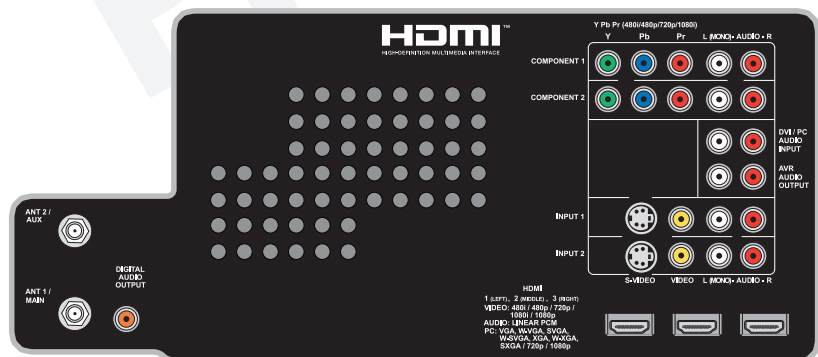

Backpanel

Optical System	
Display Type	1080p DLP®
Mitsubishi Exclusive Light Engine	6-Color
Pixel Resolution (horizontal x vertical*)	1920 x 1080
Lamp Power	180 Watts
Video Performance	
Video Format Conversion	Plush1080p®
x.v.Color™	Yes
Deep Color	Yes
PerfectColor™	Yes
Video Noise Reduction	Color 4D
Picture Format Modes (4:3 sources)	6
Picture Format Modes (16:9 sources)	2
User Controls	
Easy Connect™	Yes
ChannelView™	Yes
AV Adjustment (memorized by input)	Yes
Color Temperature Control (by input)	High/Low
Video Modes: Brilliant/Bright/Natural/Game	Yes
Full Screen Image Freeze	Yes
Audio	
Internal Loudspeakers	Stereo Full Range
Speaker Size	5 1/2" x 2 1/4"
Output Power (watts/ch.)	10W x 2
Level Sound (dynamics limiter)	Yes
Digital Output (PCM) for All Analog Sources	Yes
Tuning	
Combined Tuner (Analog/Digital/Cable) In The Clear	1
Antenna (RF) Inputs	2
AV Inputs (Analog with Stereo Audio)	
Front Component Video Input	1
Rear Component Video Inputs (480i/480P/720P/1080i)	2
Rear A/V Inputs with S-Video	2
Front USB Input (5 Mega Pixel Photo)	1
Inputs / Outputs (Digital)	
Rear HDMI™ 1.3 Inputs	3
480i, 480p, 720p, 1080i (60Hz)	Yes
1080p (24Hz, 30Hz, 60Hz)	Yes
Digital Audio Output (Dolby® Digital / PCM)	1 (coaxial)
HDMI™ Digital PC Compatibility	
640 x 480, 898 x 480, 800 x 600, 1064 x 600, 1024 x 768, 1280 x 720, 1365 x 768, 1280 x 1024 @ 60Hz	Yes
1920 x 1080 @ 24Hz, 30Hz, 60Hz	Yes
Outputs (Analog)	
Stereo Audio Output	1 (fixed)
Remote Control	
Remote Control	Partially-Illuminated
5 Device Multibrand Illuminated Remote	Yes
Customization Features	
Direct IR Input Selection	Yes
Direct IR Format Selection	Yes
Independent IR Power ON / OFF	Yes

*TV and some PC displays have standard overscan.
Features, specifications and dimensions are subject to change without notice. Physical appearance of television and matching base may vary slightly from images shown on this document.
DLP and the DLP logo are registered trademarks of Texas Instruments. Dolby and Dolby Digital are registered trademarks of Dolby Laboratories. HDMI, the HDMI logo and High-Definition Multimedia Interface are trademarks or registered trademarks of HDMI Licensing, LLC. "x.v.Color" and "x.v.Color" logo are trademarks of Sony Corporation. Simplay HD and the Simplay HD logo are trademarks of Silicon Image, Inc.
© 2007 Mitsubishi Digital Electronics America, Inc. www.mitsubishi-tv.com