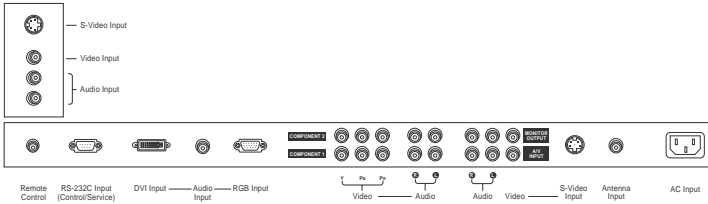

► Orbiter/Whitewash Function

Picture orbiter and whitewash functions to prevent burn-in in Plasma

► Aspect Ratio Correction

Intelligent resizing of video and computer images to 16:9 widescreen or 4:3 conventional formats

► RS-232 Controls and NTSC, HD, VGA, SVGA, XGA, SXGA and DVI Inputs

Compatible with DVD players, VCRs, computers, digital broadcasting, multimedia and traditional video sources

► Faroudja DCDi

Video de-interlacing and line doubling

► Fan-Free, Noise Free Operation

► Available in P42W46XH for High Altitudes

DIGITIZE THE EXPERIENCE.™

42" 16:9 EDTV Integrated Plasma Display (P42W46X/H)

JACK PACK

DVI with HDCP	1
Hi-Res Component Video	2
S-Video In	2
Composite In	2
RGB In (15-Pin Type-D Connector)	1
Audio Left/Right In	5
RF In	1
RS-232C (9 pin connector)	1
IR Jack	1
Composite Video/Audio Out	1