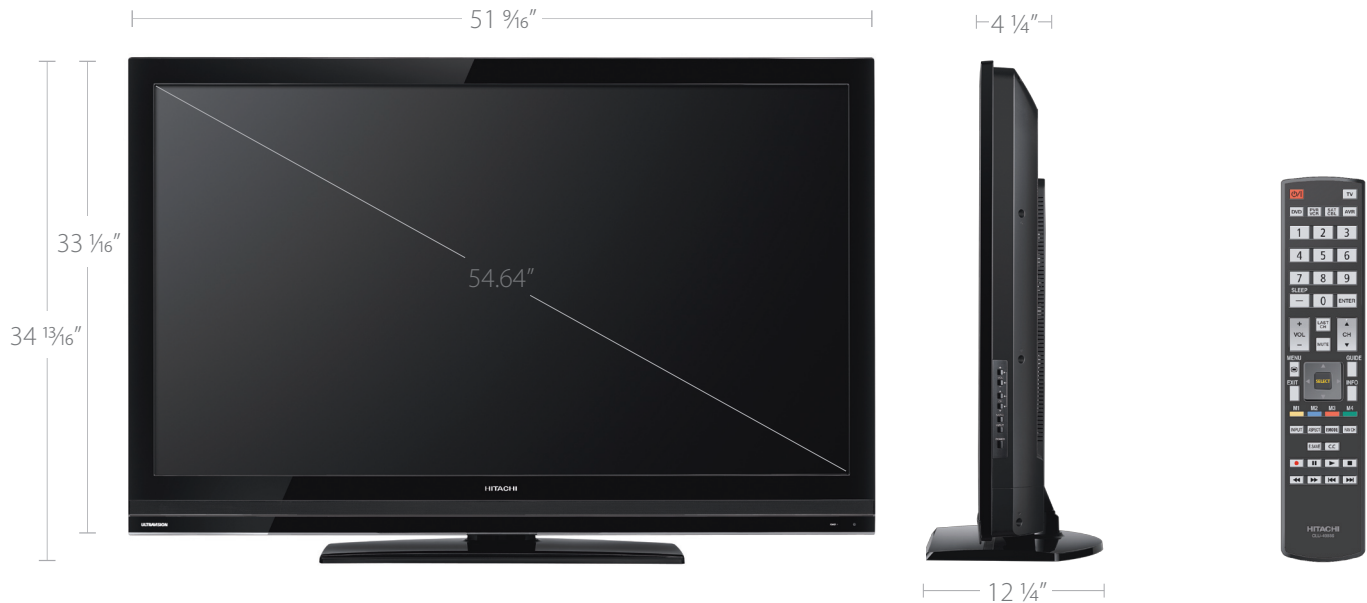

# 55" Class UltraVision® LCD Flat Panel HDTV

**HITACHI**  
Inspire the Next

### Picture Performance

- 55" Class (54.64" diagonal)
- 120Hz 1080p Perfected (1920x1080)
- Reel120™ Motion Correction
- Super-Clear Anti-Glare Screen
- New High Efficiency Liquid Crystal Display
- High Dynamic Contrast Ratio
- High Brightness
- Clear Motion Fast Response Time
- Long Life CCFL Backlight
- UltraWide Viewing Angle
- PicturePerfect Video Processor
- Automatic Film Processing
- Dynamic Contrast: (On, Normal)
- Blue Only Mode
- 3D Y/C Comb Filter
- Adjustable Color Temperature
- Game Mode
- Adjustable Gamma
- MPEG Noise Reduction

### Audio Performance Features

- SRS TruSurround HD™
- MTS/SAP
- 24W Stereo Sound

### Specifications

- Resolution: 1080p (1920 x 1080)
- Monitor Weight Without Stand: (TBD) lbs.
- Weight With Stand: 81.1 lbs.
- VESA® Compliant Mounting Points
- ENERGY STAR® Qualified