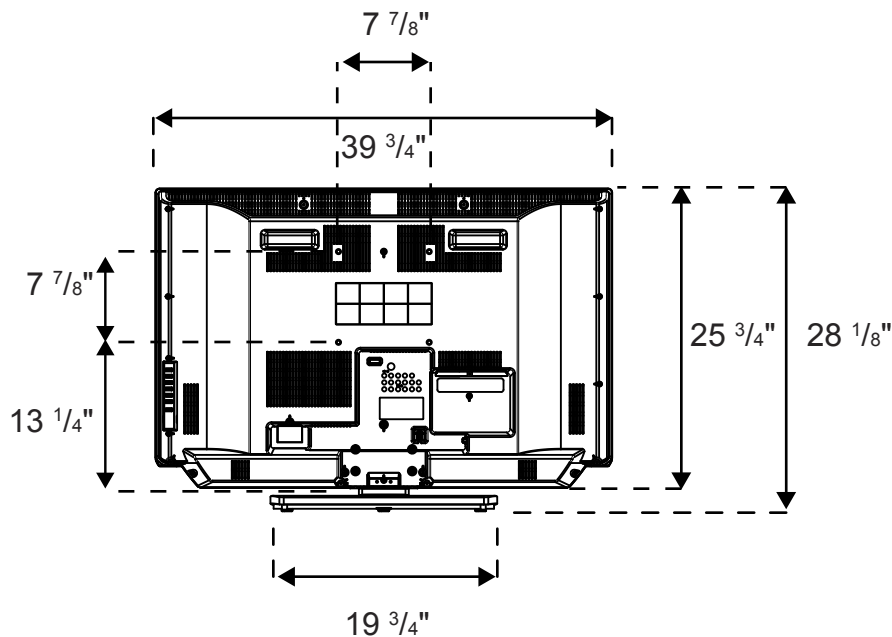

JVC

The Perfect Experience / —

LT-42X788

42" LCD Display Specification Sheet

Overall Product Specifications (Approx.)

Panel Dimensions

Height	25 ³ / ₄ "
Height on stand	28 ¹ / ₈ "
Width	39 ³ / ₄ "
Depth	4 ⁷ / ₈ "

Stand Dimensions

Stand Width	19 ³ / ₄ "
Stand Depth	11 ³ / ₄ "

Net Panel Weight w/stand 61.6 lbs.

Net Panel Weight w/o stand 58.1 lbs.

Top

Rear

Side

Note: Design and specifications subject to change without notice. Illustrations are not necessarily drawn to scale, and dimensions are provided to show approximate measurements for use in determining installation requirements for the product.