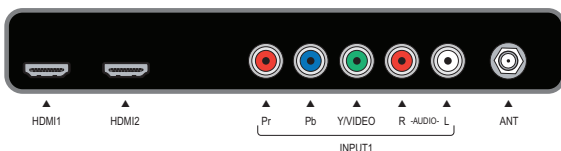

SIDE PANEL

BOTTOM PANEL