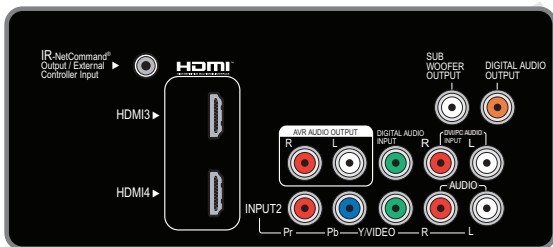

153 SERIES | IMMERSIVE SOUND TV

Models: LT-40153 | LT-46153 | LT-52153

MODEL	LT-40153	LT-46153	LT-52153
Screen Size	40-inch	46-inch	52-inch
Aspect Ratio	16:9 [widescreen]	16:9 [widescreen]	16:9 [widescreen]
Height (Physical) w/o base	25.1"	28.1"	31.5"
Width (Physical)	36.7"	42.0"	47.7"
Depth (Physical) w/o base	2.9"	2.9"	3.5"
Height on Base	26.4"	29.4"	32.8"
Depth on Base	Data Not Available	Data Not Available	Data Not Available
Weight	52.9 lbs.	62.4 lbs.	80.9 lbs.
POWER CONSUMPTION			
Operating	Data Not Available	Data Not Available	Data Not Available
Standby	Data Not Available	Data Not Available	Data Not Available
Low Standby	Data Not Available	Data Not Available	Data Not Available

BACKPANEL

SIDE PANEL

BOTTOM PANEL