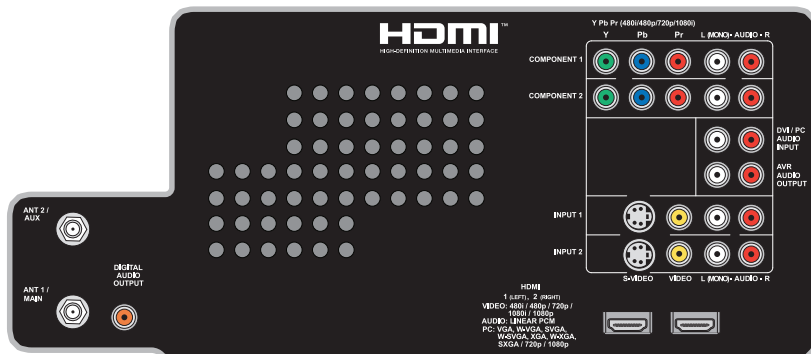

Optical System	
Display Type	1080p DLP®
Mitsubishi Exclusive Processor	6-Color
Pixel Resolution (horizontal x vertical*)	1920 x 1080
Lamp Power	180 Watts
Video Performance	
Video Format Conversion	Plush1080p®
x.v.Color™	Yes
Deep Color	Yes
PerfectColor™	Yes
Video Noise Reduction	Color 4D
Picture Format Modes (4:3 sources)	6
Picture Format Modes (16:9 sources)	2
User Controls	
Easy Connect™	Yes
ChannelView™	Yes
AV Adjustment (memorized by input)	Yes
Color Temperature Control (by input)	High/Low
Video Modes: Brilliant/Bright/Natural/Game	Yes
Full Screen Image Freeze	Yes
Audio	
Internal Loudspeakers	Stereo Full Range
Speaker Size	5 1/2" x 2 1/4"
Output Power (watts/ch.)	10W x 2
Level Sound (dynamics limiter)	Yes
Digital Output (PCM) for All Analog Sources	Yes
Tuning	
Combined Tuner (Analog/Digital/Cable) In The Clear	1
Antenna (RF) Inputs	2
AV Inputs (Analog with Stereo Audio)	
Front Composite Video Input	1
Rear Component Video Inputs (480i/480P/720P/1080i)	2
Rear A/V Inputs with S-Video	2
Front USB Input (5 Mega Pixel Photo)	1
Inputs / Outputs (Digital)	
Rear HDMI™ 1.3 Inputs	2
480i, 480p, 720p, 1080i (60Hz)	Yes
1080p (24Hz, 30Hz, 60Hz)	Yes
Digital Audio Output (Dolby® Digital / PCM)	1 (coaxial)
HDMI™ Digital PC Compatibility	
640 x 480, 898 x 480, 800 x 600, 1064 x 600, 1024 x 768, 1280 x 720, 1365 x 768, 1280 x 1024 @ 60Hz	Yes
1920 x 1080 @ 24Hz, 30Hz, 60Hz	Yes
Outputs (Analog)	
Stereo Audio Output	1 (fixed)
Remote Control	
Remote Control	Partially Illuminated
5 Device Multibrand Illuminated Remote	Yes
Customization Features	
Direct IR Input Selection	Yes
Direct IR Format Selection	Yes
Independent IR Power ON / OFF	Yes

*TV and some PC displays have standard overscan.

Features, specifications and dimensions are subject to change without notice. Physical appearance of television and matching base may vary slightly from images shown on this document.

DLP and the DLP logo are registered trademarks of Texas Instruments. PGA TOUR and the swinging golfer logo are registered trademarks. Dolby and Dolby Digital are registered trademarks of Dolby Laboratories. HDMI, the HDMI logo and High-Definition Multimedia Interface are trademarks or registered trademarks of HDMI Licensing, LLC. "x.v.Color" and "x.v.Color" logo are trademarks of Sony Corporation. Simplay HD and the Simplay HD logo are trademarks of Silicon Image, Inc.

© 2007 Mitsubishi Digital Electronics America, Inc. www.mitsubishi-tv.com