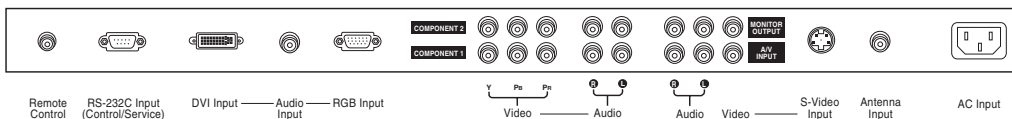

SIDE JACK PANEL

REAR JACK PANEL