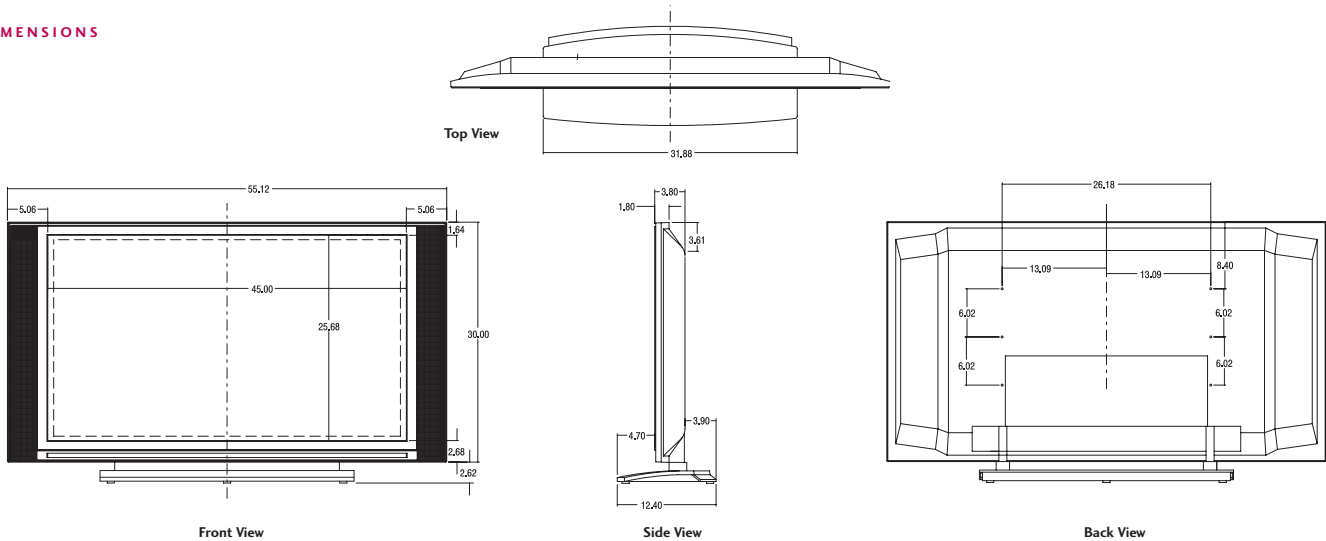

## DIMENSIONS

## DIMENSIONS

Cabinet with Stand (W x H x D)	55.12" x 32.62" x 12.4"
Weight	115.08 Lbs.