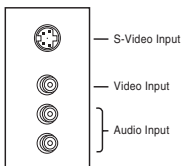

SIDE JACK PANEL