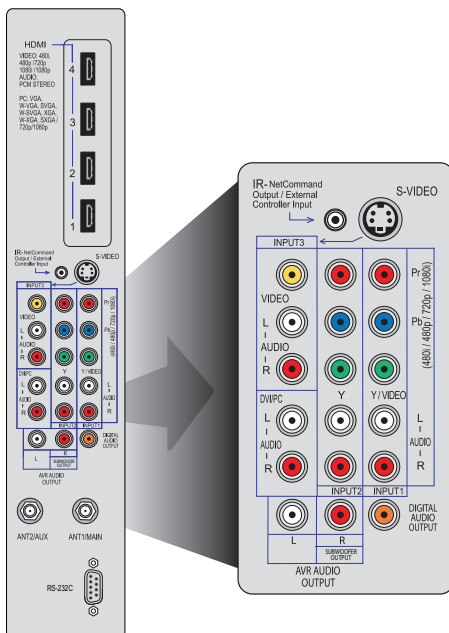

Backpanel

*TV and some PC displays have standard overscan. Features, specifications and dimensions are subject to change without notice. Physical appearance of television and matching base may vary slightly from images shown on this document. PGA TOUR and the swinging golfer logo are registered trademarks. Dolby and Dolby Digital are registered trademarks of Dolby Laboratories. HDMI, the HDMI logo and High-Definition Multimedia Interface are trademarks or registered trademarks of HDMI Licensing, LLC. "x.v.Color" and "x.v.Color" logo are trademarks of Sony Corporation. Simplay HD and the Simplay HD logo are trademarks of Silicon Image, Inc. AMX and the AMX logo are trademarks of AMX. In the United States, TV Guide and other related marks are registered marks of Gemstar-TV Guide International, Inc. and/or one of its affiliates. CableCARD is a trademark of Cable Television Laboratories, Inc.

Optical System	
Display Type	1080p LCD
Full Spectrum Color™	Yes
Pixel Resolution (horizontal x vertical*)	1920 x 1080
Frame Refresh Rate	120Hz
Video Performance	
Video Format Conversion	Plush1080p®
HDMI1.3a™	
Deep Color (36-Bit) and x.v. Color™	Yes
PerfectColor™	Yes
PerfectTint™	Yes
DeepField™ Imager	Yes
SharpEdge™	Yes
Video Noise Reduction	Color 4D
Picture Format Modes (4:3 sources)	6
Picture Format Modes (16:9 sources)	3
Smooth120Hz™ Film Motion	Yes
65,536 Levels of Gradation	Yes
User Controls	
TV Guide Daily®	Yes
Easy Connect™	Yes
NetCommand®	Yes
ChannelView™	Yes
AV Adjustment (memorized by input)	Yes
Color Temperature Control (by input)	High/Low
Video Modes: Brilliant/Bright/Natural/Game	Yes
Full Screen Image Freeze	Yes
Audio	
Internal Loudspeakers	High Fidelity Stereo Full Range
Speaker Size	5 1/2" x 2 1/4"
Output Power (watts/ch.)	10W x 2
Level Sound (dynamics limiter)	Yes
Digital Output (PCM) for All Analog Sources	Yes
Tuning	
Combined Tuner (Analog/Digital/Cable) In The Clear	1
CableCARD™ Slot	Yes
Antenna (RF) Inputs	2
Side Inputs	
Side Component/Composite Combined Video Input	1
Side USB Photo Input	1
Rear Inputs	
A/V Inputs with S-Video	2
Component Video Inputs (1 Component/Composite combined)	2
HDMI™ Inputs	4
480i, 480p, 720p, 1080i (60Hz)	Yes
1080p (24Hz, 30Hz, 60Hz)	Yes
HDMI™ Digital PC Compatibility	
640 x 480, 898 x 480, 800 x 600, 1064 x 600, 1024 x 768, 1280 x 720, 1365 x 768, 1280 x 1024 @ 60Hz	Yes
1920 x 1080 @ 24Hz, 30Hz, 60Hz	Yes
Outputs (Analog)	
Stereo Audio Output	1 (fixed)
Digital Audio Output (Dolby® Digital / PCM)	1 (coaxial)
Subwoofer Preout	1
NetCommand® IR Emitters	1
Remote Control	
Remote Control	Fully Illuminated
5 Device Multibrand Illuminated Remote	Yes
Customization Features	
Wired IR Input	1
Direct IR Input Selection	Yes
Direct IR Format Selection	Yes
Independent IR Power ON / OFF	Yes
RS-232C	Yes