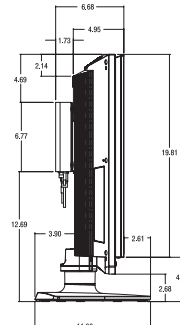

Side View Shown Without Decorative Cover