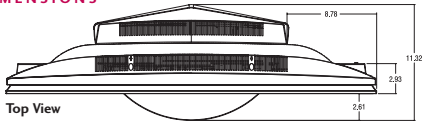

32LX4DC 32" LCD Widescreen 16:9 HDTV with HD-PPV Capability

DIMENSIONS

Side View Shown With Decorative Cover Installed