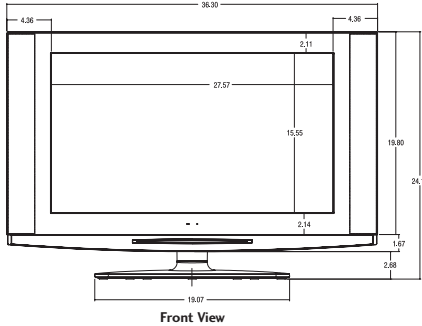

Discrete IR Codes

RS-232C Controllable

Built-in ATSC/NTSC/QAM Tuners

XD Engine

32LX4DC 32" LCD Widescreen 16:9 HDTV with HD-PPV Capability

DIMENSIONS

Side View Shown With Decorative Cover Installed

Side View Shown Without Decorative Cover

Top View

Back View Shown Without Decorative Cover

PANEL

Screen Size	32"
Aspect Ratio	16:9
Native Resolution	1366 x 768p
Pixels (H x V x 3)	3,147,264
Brightness	500 cd/m ²
Contrast Ratio	500:1
Viewing Angle (H x V)	176° x 176°
Color Depth	16.7 Million
Lamp Life	60,000 Hours (typ.)
Response Time	8 ms
Super IPS®	Yes

CABINET

Color	Black
Dimensions With Stand (W x H x D)	36.3" x 24.19" x 11.32"
Without Stand (W x H x D)	36.3" x 21.47" x 6.55"
Packaging (W x H x D)	40.9" x 27.8" x 12.9"
Weight With Stand	55.1 Lbs.
Weight Without Stand	47.2 Lbs.
Weight With Packaging	61.7 Lbs.
Stand with 180° Swivel	Included
Speakers	Built-in
VESA™ Standard Mount Interface	Yes (200 mm x 100 mm screw spacing)