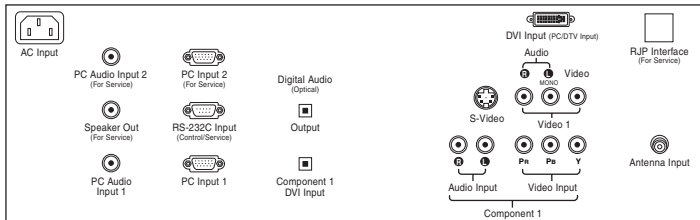

REAR JACK PANEL