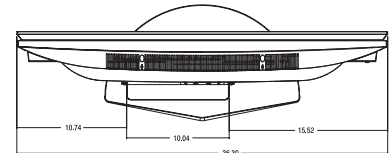

Top View

Back View Shown Without Decorative Cover

PANEL

Screen Size	32"
Aspect Ratio	16:9
Native Resolution	1366 x 768p
Pixels (H x V x 3)	3,147,264
Brightness	500 cd/m ²
Contrast Ratio	500:1
Viewing Angle (H x V)	176° x 176°
Color Depth	16.7 Million
Lamp Life	60,000 Hours (typ.)
Response Time	8 ms
Super IPS®	Yes