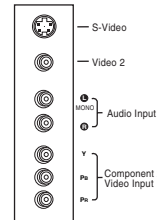

SIDE JACK PANEL