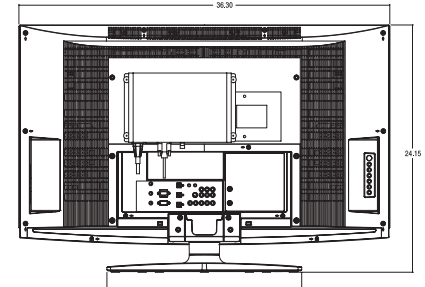

Discrete IR Codes

RS-232C Controllable

Built-in ATSC/NTSC/QAM Tuners

XD Engine

32LX4DC 32" LCD Widescreen 16:9 HDTV with HD-PPV Capability

DIMENSIONS

Side View Shown With Decorative Cover Installed

Side View Shown Without Decorative Cover

Top View

Back View Shown Without Decorative Cover

PANEL

Screen Size	32"
Aspect Ratio	16:9
Native Resolution	1366 x 768p
Pixels (H x V x 3)	3,147,264
Brightness	500 cd/m ²
Contrast Ratio	500:1
Viewing Angle (H x V)	176° x 176°
Color Depth	16.7 Million
Lamp Life	60,000 Hours (typ.)
Response Time	8 ms
Super IPS®	Yes