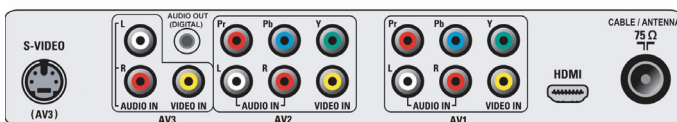

Dolby Digital

Because Dolby Digital and DTS, the world's leading digital multi-channel audio standards, make use of the way the human ear naturally processes sound, you experience superb quality surround sound audio with realistic spatial cues.

USB Multimedia Connector

The USB connector allows access to multimedia jpg, mp3, mp3-pro and alb files of most USB-sticks and most digital cameras (USB 1.1 memory-class device). Plug the USB into the slot at the side of the TV and access your photos or music files. This makes you easily viewing and sharing your photos and music.

Plug & Play

Plug & Play gives you the ability to install or add a new component and have it work without having to perform any complex installation procedure or technical analysis.

HDMI input

HDMI makes an uncompressed digital RGB connection from the source to the screen. By eliminating conversion to an analog signal, it delivers an unblemished image. The non-degraded signal reduces flicker and leads to a clearer picture. HDMI intelligently communicates the highest output resolution with the source device. The HDMI input is fully backward compatible with DVI sources but includes digital audio. HDMI uses HDCP copy protection.

Date of issue 2006-07-18

Version: 3.0

12 NC: 8670 000 24179
UPC: 6 09585 11347 3

Specifications are subject to change without notice.
Trademarks are the property of Koninklijke Philips Electronics N.V. or their respective owners.
© 2006 Koninklijke Philips Electronics N.V.
All Rights reserved.
www.philips.com