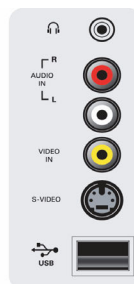

Dolby Digital

Because Dolby Digital and DTS, the world's leading digital multi-channel audio standards, make use of the way the human ear naturally processes sound, you experience superb quality surround sound audio with realistic spatial cues.

USB Multimedia Connector

The USB connector allows access to multimedia jpg, mp3, mp3-pro and alb files of most USB-sticks and most digital cameras (USB 1.1 memory-class device). Plug the USB into the slot at the side of the TV and access your photos or music files. This makes you easily viewing and sharing your photos and music.

Plug & Play

Plug & Play gives you the ability to install or add a new component and have it work without having to perform any complex installation procedure or technical analysis.

HDMI input

HDMI makes an uncompressed digital RGB connection from the source to the screen. By eliminating conversion to an analog signal, it delivers an unblemished image. The non-degraded signal reduces flicker and leads to a clearer picture. HDMI intelligently communicates the highest output resolution with the source device. The HDMI input is fully backward compatible with DVI sources but includes digital audio. HDMI uses HDCP copy protection.

Date of issue 2006-07-18

Version: 3.0

12 NC: 8670 000 24179
UPC: 6 09585 11347 3

Specifications are subject to change without notice.
Trademarks are the property of Koninklijke Philips Electronics N.V. or their respective owners.
© 2006 Koninklijke Philips Electronics N.V.
All Rights reserved.
www.philips.com