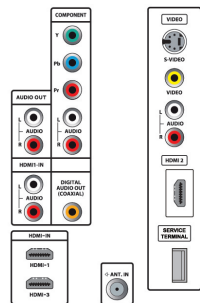

- Ease of Use: Auto Volume Leveller (AVL), AutoPicture, AutoSound, Settings assistant Wizard, Side Control
- Remote Control: TV
- Screen Format Adjustments: 4:3, 16:9, Normal, Zoom, Full, Movie Expand, Wide, unscaled (dot by dot)

Tuner/Reception/Transmission

- Aerial Input: 75 ohm F-type
- TV system: ATSC, NTSC
- Video Playback: NTSC
- Tuner bands: UHF, VHF

Connectivity

- AV 1: Audio L/R in, YPbPr
- AV 2: Audio L/R in, CVBS, S-Video
- HDMI 1: HDMI, Analog audio L/R in
- HDMI 2: HDMI
- HDMI 3: HDMI
- Audio Output - Digital: Coaxial (cinch)
- Other connections: Analog audio Left/Right out
- USB: USB
- EasyLink (HDMI-CEC): One touch play, Power status, System info (menu language), System audio control, System standby

Power

- Mains power: 120V/60Hz
- Power consumption: 145 W
- Standby power consumption: < 0.5 W
- Ambient temperature: 5°C to 35°C (41°F to 95°F)

Dimensions

- Set dimensions in inch (W x H x D): 30.8 x 20.3 x 3.8 inch
- Set dimensions with stand in inch (W x H x D): 30.8 x 22.5 x 8.7 inch
- Product weight (lb): 19.2
- Product weight (+stand) (lb): 20.8 lb
- Box dimensions in inch (W x H x D): 35.9 x 24.8 x 9.0 inch
- Weight incl. Packaging (lb): 26.1
- VESA wall mount compatible: 200 x 200 mm

Accessories

- Included accessories: Table top stand, Power cord, Quick start guide, User Manual, Registration card, Remote Control, Batteries for remote control

Issue date 2010-05-12

Version: 2.1.1

12 NC: 8670 000 60465
UPC: 6 09585 18616 3