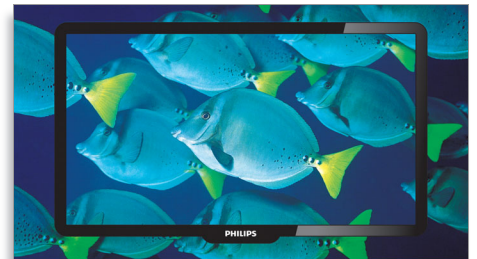

Digital Crystal Clear

Digital Crystal Clear is a package of picture innovations that digitally adjusts and optimizes picture quality to optimal contrast, color and sharpness levels. It's like watching vivid cinema-like images.