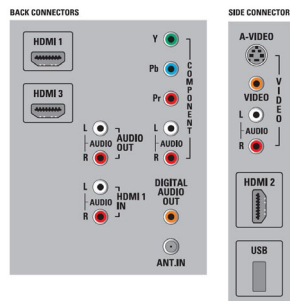

Loudspeakers

- Built-in speakers: 2

Convenience

- Child Protection: Child Lock+Parental Control
- Clock: Sleep Timer
- Ease of Installation: Autostore

- Ease of Use: Auto Volume Leveller (AVL), AutoPicture, AutoSound, Settings assistant Wizard, Side Control
- Remote Control: TV
- Screen Format Adjustments: 4:3, 16:9, Normal, Zoom, Full, Movie Expand, Wide, unscaled (dot by dot)

Tuner/Reception/Transmission

- Aerial Input: 75 ohm F-type
- TV system: ATSC, NTSC
- Video Playback: NTSC
- Tuner bands: UHF, VHF

Connectivity

- AV 1: Audio L/R in, YPbPr
- AV 2: Audio L/R in, S-Video, CVBS in
- HDMI 1: HDMI, Analog audio L/R in
- HDMI 2: HDMI
- HDMI 3: HDMI
- Audio Output - Digital: Coaxial (cinch)
- Other connections: Analog audio Left/Right out
- USB: USB
- EasyLink (HDMI-CEC): One touch play, Power status, System info (menu language), System audio control, System standby

Power

- Mains power: 120V/60Hz
- Power consumption: 130 W
- Standby power consumption: < 0.5 W
- Ambient temperature: 5°C to 35°C (41°F to 95°F)

Dimensions

- Set dimensions in inch (W x H x D): 30.65 x 20.25 x 3.74 inch
- Set dimensions with stand in inch (W x H x D): 30.65 x 21.92 x 7.44 inch
- Product weight (lb): 17.31 lb
- Product weight (+stand) (lb): 18.19 lb
- Box dimensions in inch (W x H x D): 37.60 x 24.37 x 6.38 inch
- Weight incl. Packaging (lb): 23.81 lb
- VESA wall mount compatible: 200 x 200 mm

Issue date 2011-07-23

Version: 2.6.3

12 NC: 8670 000 70395
UPC: 6 09585 20159 0

© 2011 Koninklijke Philips Electronics N.V.
All Rights reserved.

Specifications are subject to change without notice.
Trademarks are the property of Koninklijke Philips
Electronics N.V. or their respective owners.

www.philips.com

Accessories

- Included accessories: Table top stand, Power cord, Quick start guide, User Manual, Registration card, Remote Control, Batteries for remote control