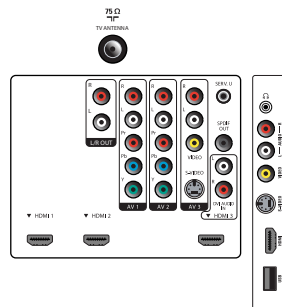

Connectivity

- AV 1: Audio L/R in, YPbPr
- AV 2: Audio L/R in, YPbPr
- AV 3: Audio L/R in, CVBS in, S-Video in
- HDMI 1: HDMI v1.3
- HDMI 2: HDMI v1.3
- HDMI 3: Analog audio L/R in, HDMI v1.3
- Audio Output - Digital: Coaxial (cinch)
- Other connections: Analog audio Left/Right out
- EasyLink (HDMI-CEC): One touch play, Power status, System info (menu language), Remote control pass-through, System audio control, System standby
- Front / Side connections: HDMI v1.3, S-video in, CVBS in, Audio L/R in, Headphone out, USB

Power

- Ambient temperature: 0 °C to 35 °C
- Mains power: 110-240V, 50-60Hz
- Power consumption: 155 W
- Standby power consumption: < 0.15 W

Dimensions

- Set dimensions in inch (W x H x D): 29.99 x 18.51 x 3.46 inch
- VESA wall mount compatible: 200 x 200 mm

Accessories

- Included Accessories: Tabletop swivel stand, Power cord, Quick start guide, User Manual, Registration card, Remote Control

Issue date 2009-08-11

Version: 1.8.3

12 NC: 8670 000 53251
UPC: 6 09585 17243 2