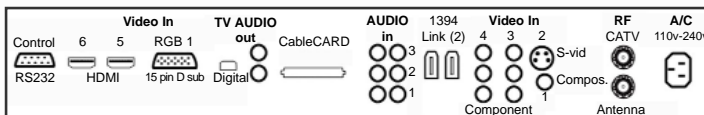

Input / Output Array