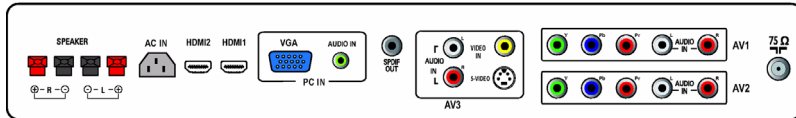

37MF337B/37

37" Digital LCD HDTV with ATSC/QAM Tuner

Integrated HDTV tuner

A built-in digital tuner receives and decodes ATSC off-air and unscrambled cable signals directly, so you can view digital high-definition TV programming without an additional set-up box.

LCD WXGA display, 1366x768p

This WXGA display with state-of-the-art LCD screen technology gives you widescreen HD resolution of 1366 x 768p pixels. It produces brilliant flicker-free progressive scan pictures with optimum brightness and superb colors. This vibrant and sharp image will provide you with an enhanced viewing experience.

Dual HDMI input

HDMI makes an uncompressed digital RGB connection from the source to the screen. By eliminating conversion to an analog signal, it delivers an unblemished image. The non-degraded signal reduces flicker and leads to a clearer picture. HDMI intelligently communicates the highest output resolution with the source device. The HDMI input is fully backward compatible with DVI sources but includes digital audio. HDMI uses HDCP copy protection. With 2 HDMI inputs you can connect multiple HD sources, for instance an HD settop box, and a Blu-ray player.

Multiple AV inputs

Multiple AV inputs accommodate a variety of format choices in connecting video and audio devices (480i/p, 720p, 1080i).

Coaxial Digital Audio SPDIF

An SPDIF coaxial cable is a highly reliable way of connecting digital audio.

Dynamic Contrast

Special picture processing technology dynamically and seamlessly delivers vibrant images in bright scenes or reproduces a deep blacks and accurate rendering of darker colors and shades in dark scenes. You get the ultimate LCD picture: stable and clear images with enriched color performance and excellent contrast.

3D combfilter

A 3D combfilter is a device that performs field-by-field comparisons of the television image to accurately separate the color from the black-and-white information. It separates brightness and color signals better in the 3D domain to eliminate cross-color, cross-luminance and dot-crawl distortion - all of which detract from your viewing pleasure.

Dolby Digital surround

Dolby Digital, the world's leading digital multi-channel audio system, duplicates the way the human ear processes sound human ear naturally processes sound so you can experience superb quality surround sound audio with realistic spatial cues.

Product specifications

Picture/Display

- Aspect ratio: 16:9
- Brightness: 500 cd/m²
- Contrast ratio (typical): 1200:1
- Display screen type: LCD WXGA Active Matrix TFT
- Panel resolution: 1366 x 768p
- Picture enhancement: 3/2 - 2/2 motion pull down, 3D Combfilter, 3D MA deinterlacing, Automatic skin tone correction, Black stretch, Blue stretch, 2D/3D noise reduction, Green enhancement, Progressive Scan, White stretch
- Response time (typical): 8 (grey to grey) ms
- Screen enhancement: Anti-Reflection coated screen
- Viewing angle (H / V): 176 / 176 degree

Supported Display Resolution