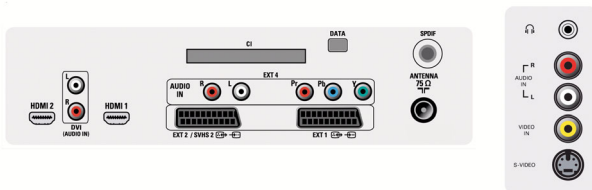

Accessories

- **Included accessories:** Table top stand, Power cord, Quick start guide, User manual, Registration card, Warranty certificate, Remote control, Batteries for remote control
- **Optional accessories:** Floor stand

Dimensions

- **Set dimensions (W x H x D):** 1100 x 609 x 120.5 mm
- **Dimensions (with base) (H x D):** 657 x 240 mm
- **Dimensions (without base) (H x D):** 609 x 120.5 mm
- **Weight incl. packaging:** 31.5 kg
- **Product weight:** 25.1 kg
- **Box dimensions (W x H x D):** 1191 x 821 x 330 mm
- **Colour cabinet:** Bi-colour Gloss Black and Silver Frost
- **VESA wall mount compatible:** 800,400 mm

Power

- **Ambient temperature:** +5 /+ 40°C
- **Mains power:** AC 220 - 240 V +/- 10%
- **Power consumption:** 186w W
- **Power supply:** AC 90-240
- **Standby power consumption:** < 2 W

Stereo system					Transmission system					
2CS DK	NICAM DK	2CS BG	NICAM I	NICAM LL'	PAL BG	PAL DK	PAL I	SECAM BG	SECAM DK	SECAM LL'
•	•	•	•	•	•	•	•	•	•	•

Date of issue 2006-07-05

Version: 5.0

12 NC: 8670 000 23238
EAN: 87 10895 94522 6

Specifications are subject to change without notice.
Trademarks are the property of Koninklijke Philips Electronics N.V. or their respective owners.
© 2006 Koninklijke Philips Electronics N.V.
All Rights reserved.
www.philips.com