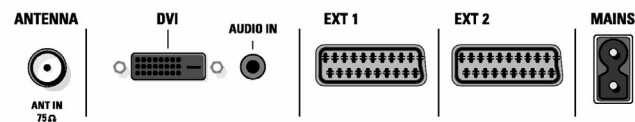

Tuner / Reception / Transmission

- **Tuner bands:** Hyper band, S channel, UHF, VHF
- **TV system:** PAL, SECAM
- **Video playback:** NTSC, PAL, SECAM
- **Aerial input:** 75 ohm coaxial (IEC75)
- **Tuner display:** PLL
- **Number of preset channels:** 100

Connectivity

- **Ext 1 Scart:** Audio L/R, CVBS in/out, RGB
- **Ext 2 Scart:** Audio L/R, CVBS in/out, S video in
- **AV 3:** DVI-I with HDCP, Audio-in mini jack 3.5mm
- **Front / Side connections:** Audio L/R in, CVBS in, Headphone out, S-Video in

Power

- **Power consumption:** 185 W
- **Standby power consumption:** < 2 W
- **Mains power:** AC 220 - 240 V +/- 10%
- **Ambient temperature:** +5 /+ 40°C

Dimensions

- **Product weight:** 24 kg

- **Weight incl. packaging:** 32 kg
- **Set dimensions (W x H x D):** 1105 x 610 x 97 mm
- **Colour cabinet:** Bicolour High Gloss Black and Silver Frost
- **VESA wall mount compatible:** 800,400 mm
- **Stand dimensions (W x H x D):** 820 x 40 x 240 mm

Accessories

- **Included accessories:** Table top stand, Power cord, Quick start guide, Registration card, Remote control, RF cable, User manual, Warranty certificate, DVI-I to YPbPr cable
- **Optional accessories:** Floor stand

stereo system						transmission system					
2CS DK	NICAM DK	2CS BG	NICAM BG	NICAM I	NICAM LL'	PAL BG	PAL DK	PAL I	SECAM BG	SECAM DK	SECAM LL'
•	•	•	•	•	•	•	•	•	•	•	•

Rear connectors

Side connectors

Date of issue 2006-05-05

Version: 28.0

12 NC: 8670 000 21621
EAN: 87 10895 88587 4

Specifications are subject to change without notice.
Trademarks are the property of Koninklijke Philips Electronics N.V. or their respective owners.
© 2006 Koninklijke Philips Electronics N.V.
All Rights reserved.
www.philips.com