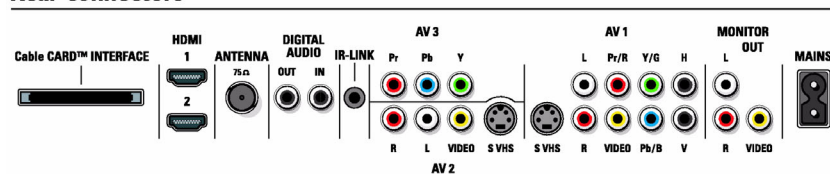

Multimedia Applications

- **Digital Content Management:** Digital Media Reader
- **Multimedia connections:** USB memory class device
- **Playback Formats:** JPEG Still pictures, MP3, Slideshow files (.alb)

Tuner/Reception/Transmission

- **TV system:** ATSC, NTSC
- **Video Playback:** NTSC
- **Aerial Input:** 75 ohm F-type
- **Cable:** Digital Cable Ready CableCARD, Unscrambled Digital Cable -QAM

Connectivity

- **Other connections:** Cable Card Interface, Monitor out, CVBS, L/R (cinch), S/PDIF in (coaxial), S/PDIF out (coaxial)
- **AV 1:** Audio L/R in, CVBS in, RGB+H/V, S-Video Y/C, YPbPr, Component Video in, (1, 2, 3Fh autoranging), Y/C
- **AV 2:** Audio L/R in, CVBS, S-Video
- **AV 3:** S/PDIF digital coaxial, YPbPr, (1, 2, 3Fh autoranging)

- **AV 4:** HDMI
- **AV 5:** HDMI
- **Front / Side connections:** Audio L/R in, CVBS in, Headphone out, S-Video in, USB I.I

Power

- **Power consumption:** 185 W
- **Standby power consumption:** < 2 W
- **Mains power:** AC 108 - 132 V, 60 Hz
- **Ambient temperature:** +5 /+ 40°C

Dimensions

- **Product dimension (WxDxH) inch:** 3.8x24x43.6 inch
- **Product weight:** 24 kg
- **Product weight (lb):** 66.15
- **Weight incl. Packaging:** 32 kg
- **Set dimensions (W x H x D):** 1105 x 610 x 97 mm
- **Color cabinet:** Bicolour Black and Pearl White Silver
- **VESA wall mount compatible:** 800,400 mm

Accessories

- **Included Accessories:** Table top stand

Rear connectors

Side connectors

Date of issue 2006-05-04

Version: 29.0

12 NC: 8670 000 21659
UPC: 0 37849 96250 3

Specifications are subject to change without notice.
Trademarks are the property of Koninklijke Philips Electronics N.V. or their respective owners.
© 2006 Koninklijke Philips Electronics N.V.
All Rights reserved.
www.philips.com