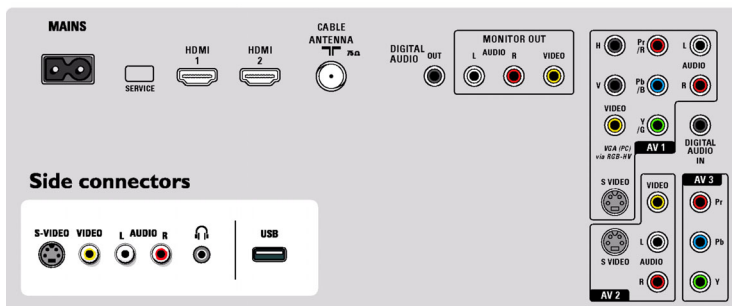

Sound

- **Sound Enhancement:** Digital Signal Processing, Dynamic Bass Enhancement, Graphic Equaliser
- **Sound System:** Virtual Dolby Digital
- **Output power (RMS):** 2 x 15W

Loudspeakers

- **Built-in speakers:** 2
- **Loudspeaker types:** Front Speakers

Convenience

- **Ease of Installation:** Autostore, PLL Digital Tuning, Plug & Play, Automatic Tuning System (ATS), Auto Programme Naming

Rear connectors

- **Ease of Use:** On Screen Display, Side Control, Smart Picture Control, Channel list, Smart Sound Control, Delta Volume per preset, Auto Volume Leveller (AVL), Graphical User Interface
- **Remote control type:** RC4345/01
- **Remote Control:** Amp, Multi-functional, VCR, STB, DVD
- **Screen Format Adjustments:** Auto Format, Subtitle and Heading Shift, 6 Widescreen Modes, 4:3, Movie expand 14:9, Movie expand 16:9, Subtitle Zoom, Super Zoom, Widescreen
- **Child Protection:** Child Lock+Parental Control
- **Picture in Picture:** HDMI-Component PIP
- **Clock:** Smart Clock
- **Teletext:** Closed Captioning Full Text
- **VESA Mount:** Vesa compliant