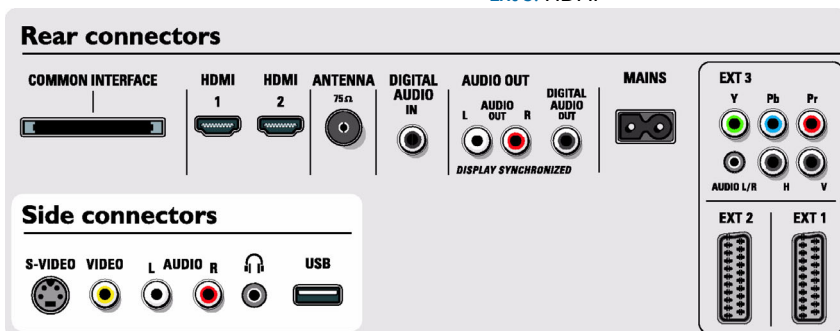

Multimedia Applications

- **Digital content management:** Digital Media Reader
- **Multimedia connections:** USB (streaming video capable)
- **Playback formats:** JPEG still pictures, MP3, Slideshow files (.alb), MPEG2, MPEG1

Tuner / Reception / Transmission

- **Tuner bands:** Hyper band, S channel, UHF, VHF
- **TV system:** PAL, DVB COFDM 2K/8K, SECAM
- **Video playback:** NTSC, PAL, SECAM
- **Aerial input:** 75 ohm coaxial (IEC75)
- **DVB:** DVB Terrestrial

Connectivity

- **Ext 1 Scart:** Audio L/R, CVBS in/out, RGB
- **Ext 2 Scart:** Audio L/R, CVBS in/out, RGB, Y/C
- **Ext 4:** HDMI
- **Ext 5:** HDMI

- **Other connections:** Analogue audio left / right out, S/PDIF out (coaxial), S/PDIF in (coaxial), Common Interface, PC-In VGA
- **Front / Side connections:** Audio L/R in, CVBS in, Headphone out, S-Video in, USB
- **Ext 3:** YPbPr

Power

- **Power consumption:** 163 W
- **Standby power consumption:** 1.4W
- **Mains power:** AC 220 - 240 V +/- 10%
- **Ambient temperature:** +5 -/+ 40 C

Dimensions

- **Product weight:** 26 kg
- **Weight incl. packaging:** 39 kg
- **Colour cabinet:** High Gloss Black
- **Set dimensions (W x H x D):** 991 x 707 x 114 mm
- **Set dimensions with stand (H x D):** 767 x 255 mm
- **VESA wall mount compatible:** 800,200 mm
- **Box dimensions (W x H x D):** 1160 x 923 x 290 mm

Accessories

- **Optional accessories:** Floor stand
- **Included accessories:** Table top stand, RF cable

Date of issue 2006-07-10

Version: 5.0

12 NC: 8670 000 23288
EAN: 87 10895 92048 3

Specifications are subject to change without notice.
Trademarks are the property of Koninklijke Philips Electronics N.V. or their respective owners.
© 2006 Koninklijke Philips Electronics N.V.
All Rights reserved.
www.philips.com