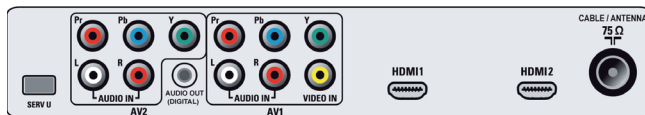

Virtual Dolby Surround

Virtual Dolby Surround is a processing technology for enhancing surround sound effects. It will create the sensation of Dolby Pro Logic without the necessity of additional rear speakers. You become totally immersed in your television experience.

USB Multimedia Connector

The USB connector allows access to multimedia jpg, mp3 and alb files of most USB-sticks and most digital cameras (USB 1.1 memory-class device). Plug the USB into the slot at the side of the TV and access your photos or music files. This makes you easily viewing and sharing your photos and music.

Plug & Play

Plug & Play gives you the ability to install or add a new component and have it work without having to perform any complex installation procedure or technical analysis.

Dual HDMI input

HDMI makes an uncompressed digital RGB connection from the source to the screen. By eliminating conversion to an analog signal, it delivers an unblemished image. The non-degraded signal reduces flicker and leads to a clearer picture. HDMI intelligently communicates the highest output resolution with the source device. The HDMI input is fully backward compatible with DVI sources but includes digital audio. HDMI uses HDCP copy protection. With 2 HDMI inputs you can connect multiple HD sources, for instance an HD settop box, and a Blu-ray player. Your TV is fully prepared for the HD future.

Issue date 2007-09-08

Version: 4.0

12 NC: 8670 000 26103
UPC: 6 09585 12336 6

© 2007 Koninklijke Philips Electronics N.V.
All Rights reserved.

Specifications are subject to change without notice.
Trademarks are the property of Koninklijke Philips Electronics N.V. or their respective owners.

www.philips.com