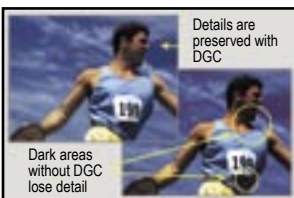

- **Motion Adaptive Dynamic Gamma Correction (DGC)** – on an area by area basis, JVC's exclusive Motion Adaptive DGC utilizes data from every signal level to insure that tonal gradations are preserved in dark areas making sure images never appear muddled

- **New Smart Picture Technology** – by examining the brightness level of incoming image sources, new Smart Picture technology compensates for scenes, frame by frame, to insure they are displayed at the perfect brightness level without sacrificing contrast and detail
- **New 5 Point Color Management System (CMS)** – expanding upon our exclusive 4 Point CMS, we've added a 5th axis dedicated to flesh tone color sampling. Overall, CMS compensates for color range limitations and insures JVC colors are reproduced with dimension and vivid detail
- **HD Range Digital Super Detail Circuitry (DSD)** – keeps the picture completely focused for both still and highly active images
- **Digital Interface** – includes an HDMI w/HDCP Input, two IEEE 1394 Firewire Ports, a CableCARD slot, and an Optical Digital Audio Output

Notes & Disclaimers

- Specifications are tentative and subject to change without notice.
- Accepts 480i, 480p, 720p, and 1080i signals and displays at 770p.
- BBE is manufactured under license from BBE Sound, Inc.
- HDMI is a trademark of HDMI Licensing L.L.C.
- All images on this sheet are simulated to show effect.

D.I.S.T.

HDMI
HIGH-DEFINITION MULTIMEDIA INTERFACE

HDTV
HIGH-DEFINITION TELEVISION

DCR

JVC®

DISTRIBUTED BY

JVC COMPANY OF AMERICA
A Division of JVC Americas Corp.
1700 Valley Road, Wayne, NJ 07470
CONSUMER INFORMATION CENTER 1-800-252-5722
www.jvc.com

JVC CANADA INC.
21 Finchdene Square, Scarborough, Ontario M1X 1A7
www.jvc.ca

"JVC" is the trademark of Victor Company of Japan, Limited.

- **Exclusive Sound Package** – sound features include: Oblique Cone Speakers with 20 Watts Total Audio Power, Advanced Hyper Surround for virtual surround sound, Active Hyper Bass, and BBE for natural & pure sound reproduction

Convenience Features