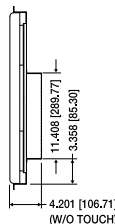

L42MD503DW73A

- 1920x1080
- 1500:1 Contrast Ratio
- 500 Nits
- Analog RGB & DVI
- 6.5ms Response Time
- Viewing Angle 88/88/88/88
- 50,000 Backlight Lifetime Hours

Specifications subject to change without notice