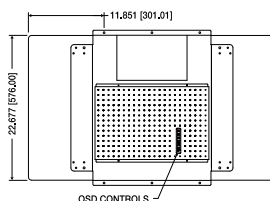

TATUNG
COMPANY OF AMERICA, INC.
www.tatungusa.com

We Can Customize The Mounting to Fit Your Special Needs

Gaming Application
Kiosk/Public Display Application

Teddy T.
Robin Tsou
Darneel Joe

email: sthamron@tatungusa.com
email: rtsou@tatungusa.com
email: djoe@tatungusa.com

Tel: (800) 829-2850 ext.109
Tel: (800) 829-2850 ext.206 (West Coast)
Tel: (800) 829-2850 ext.245 (East Coast)