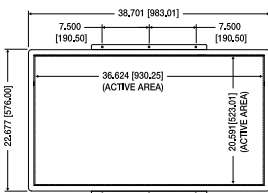

L42MD503DW73A

- 1920x1080
- 1500:1 Contrast Ratio
- 500 Nits
- Analog RGB & DVI
- 6.5ms Response Time
- Viewing Angle 88/88/88/88
- 50,000 Backlight Lifetime Hours

Specifications subject to change without notice